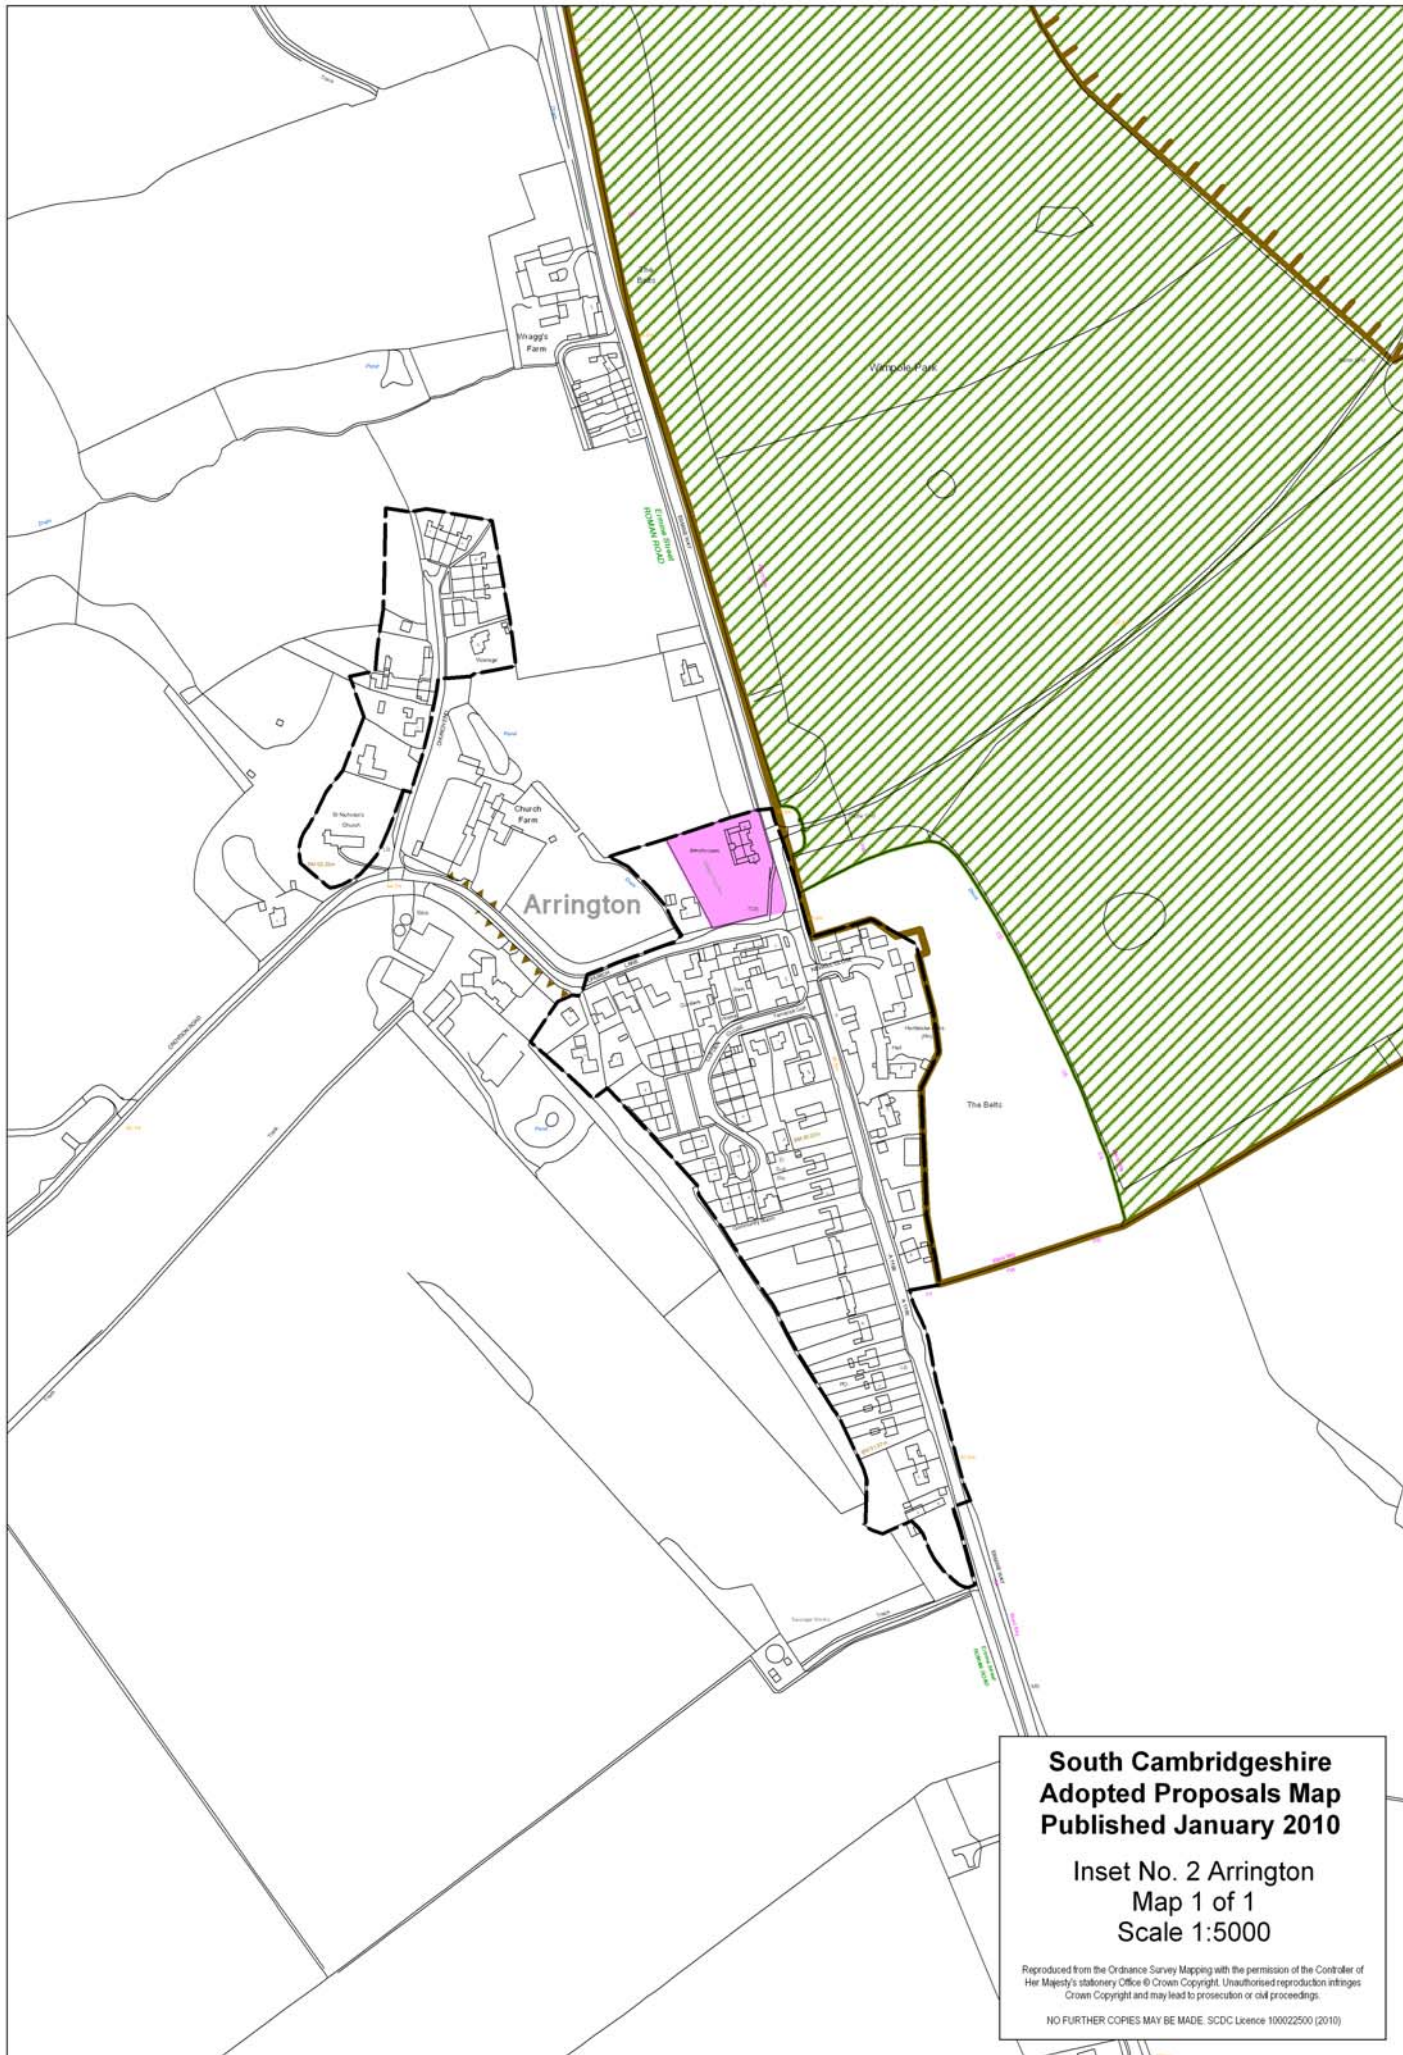

**South Cambridgeshire
Adopted Proposals Map
Published January 2010**

**Inset No. 2 Arrington
Map 1 of 1
Scale 1:5000**