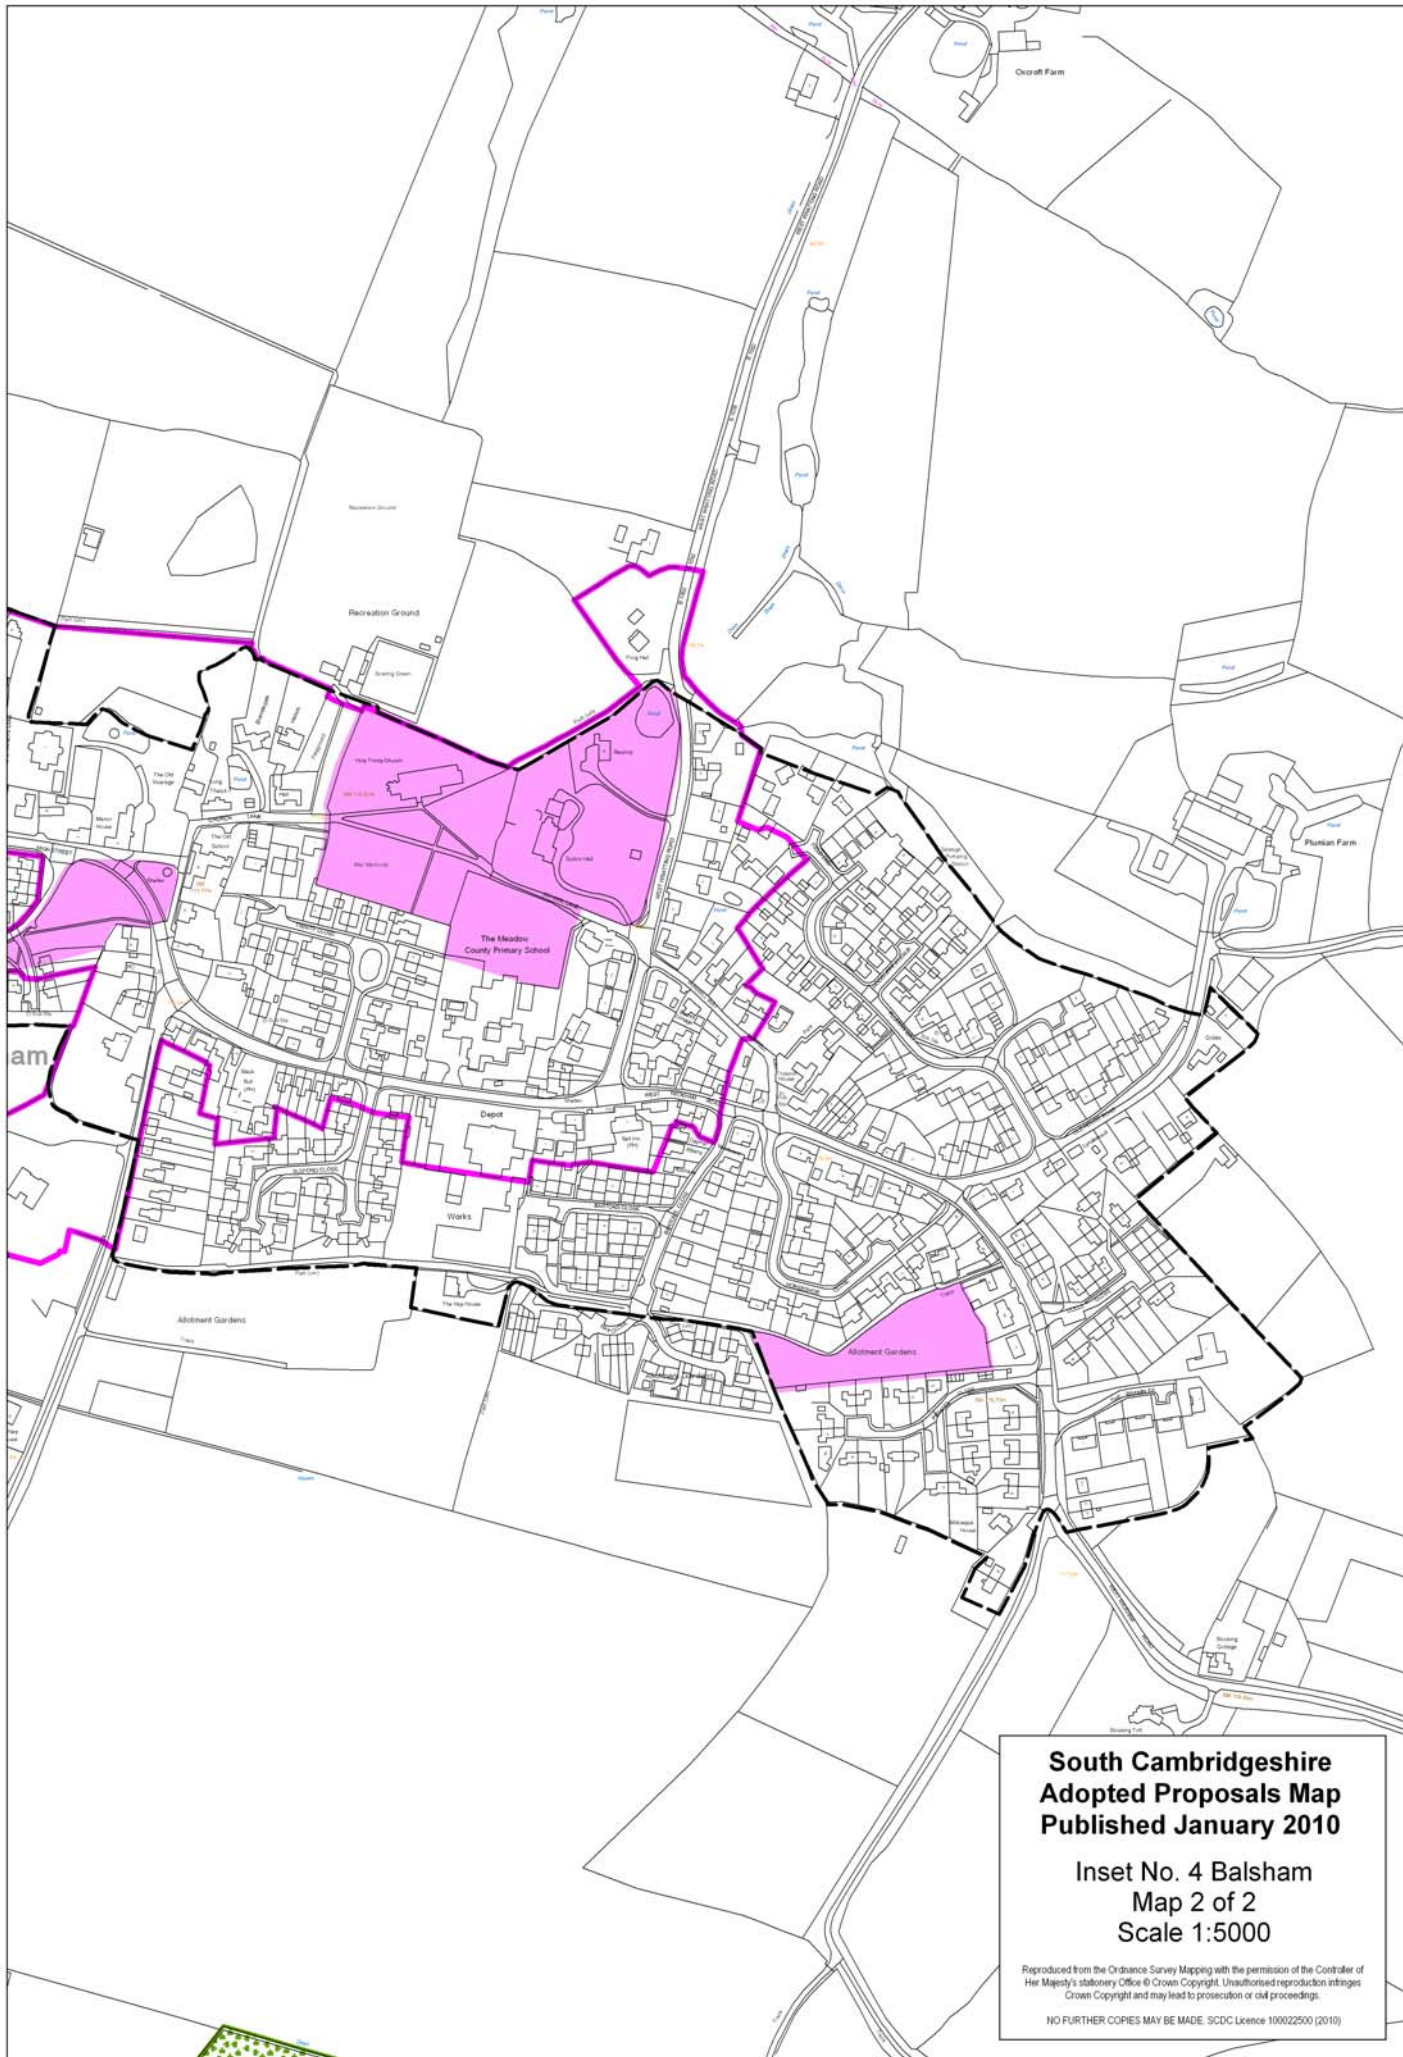

**South Cambridgeshire
Adopted Proposals Map
Published January 2010**

**Inset No. 4 Balsham
Map 2 of 2
Scale 1:5000**