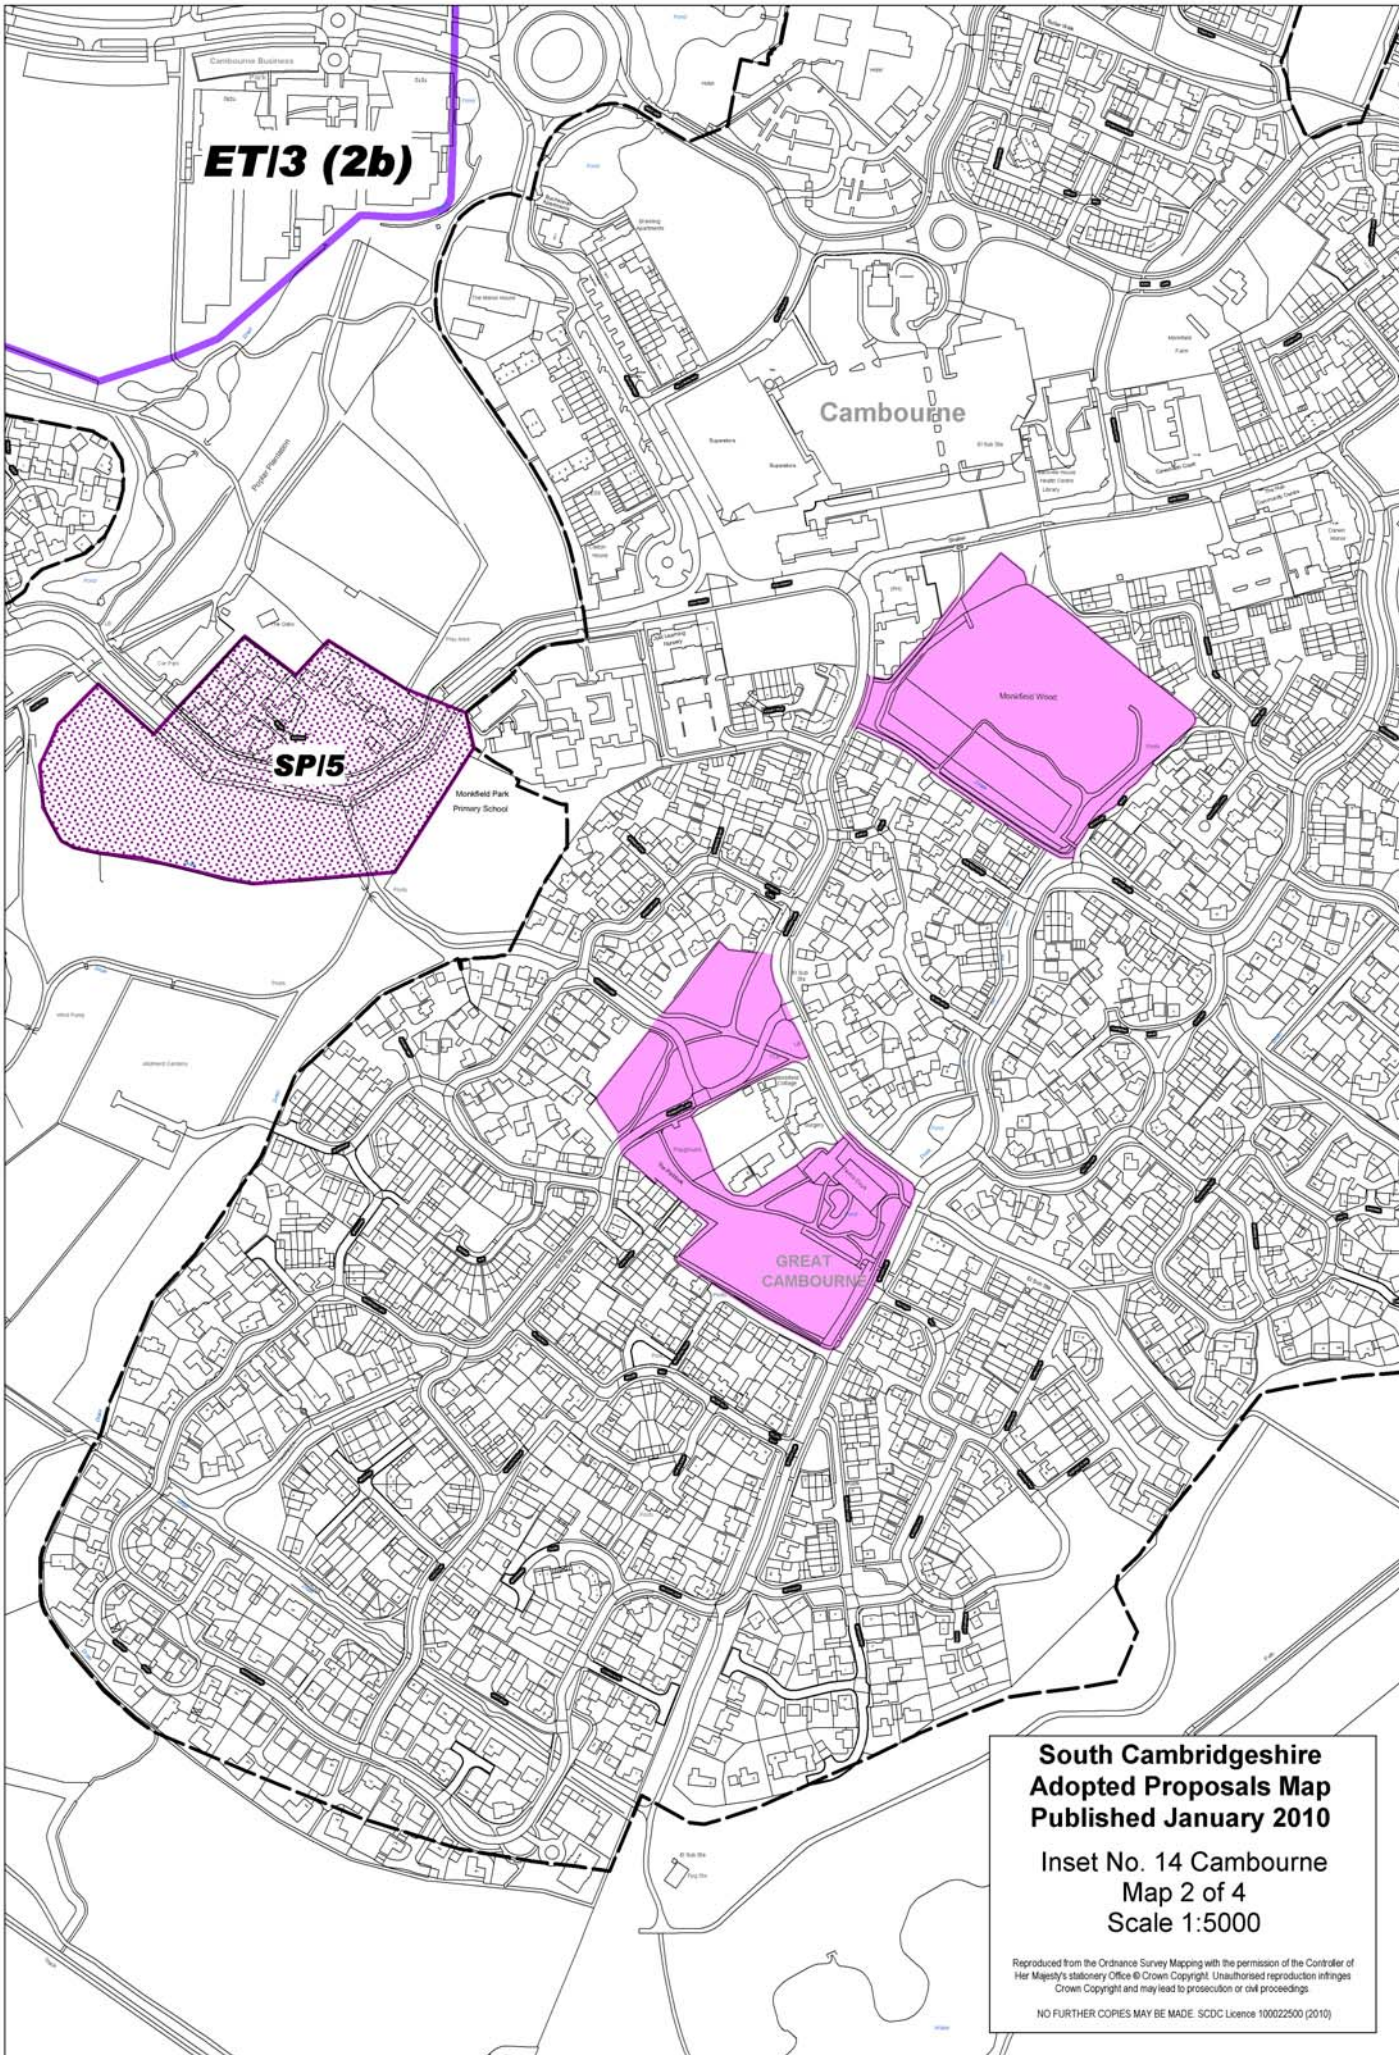

**South Cambridgeshire
Adopted Proposals Map
Published January 2010**

**Inset No. 14 Cambourne
Map 2 of 4
Scale 1:5000**