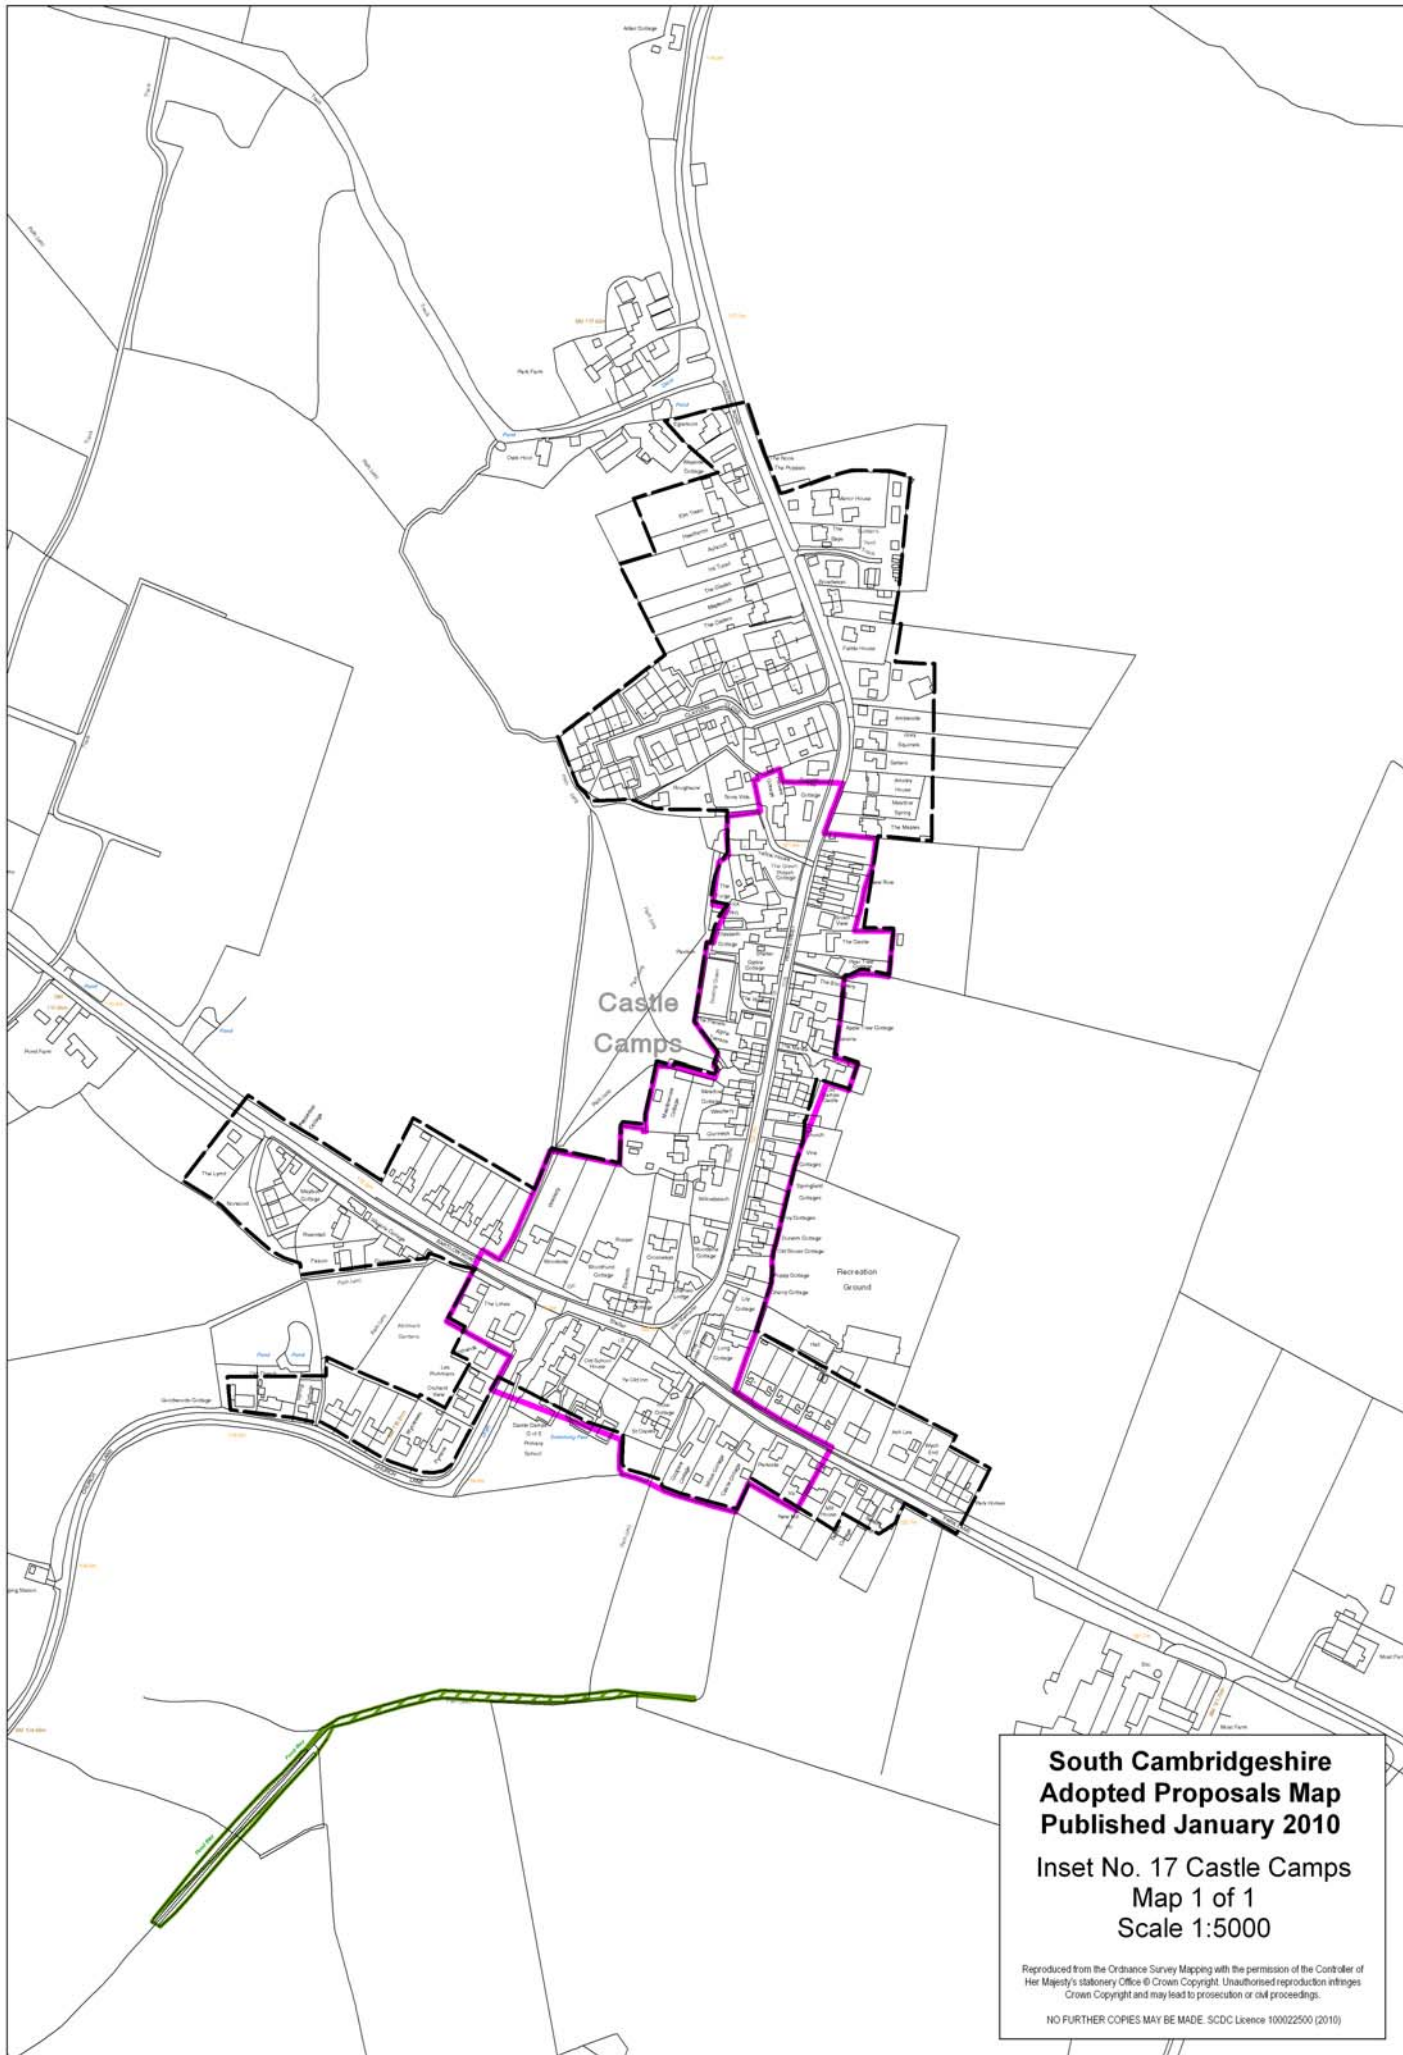

**South Cambridgeshire
Adopted Proposals Map
Published January 2010**

**Inset No. 17 Castle Camps
Map 1 of 1
Scale 1:5000**