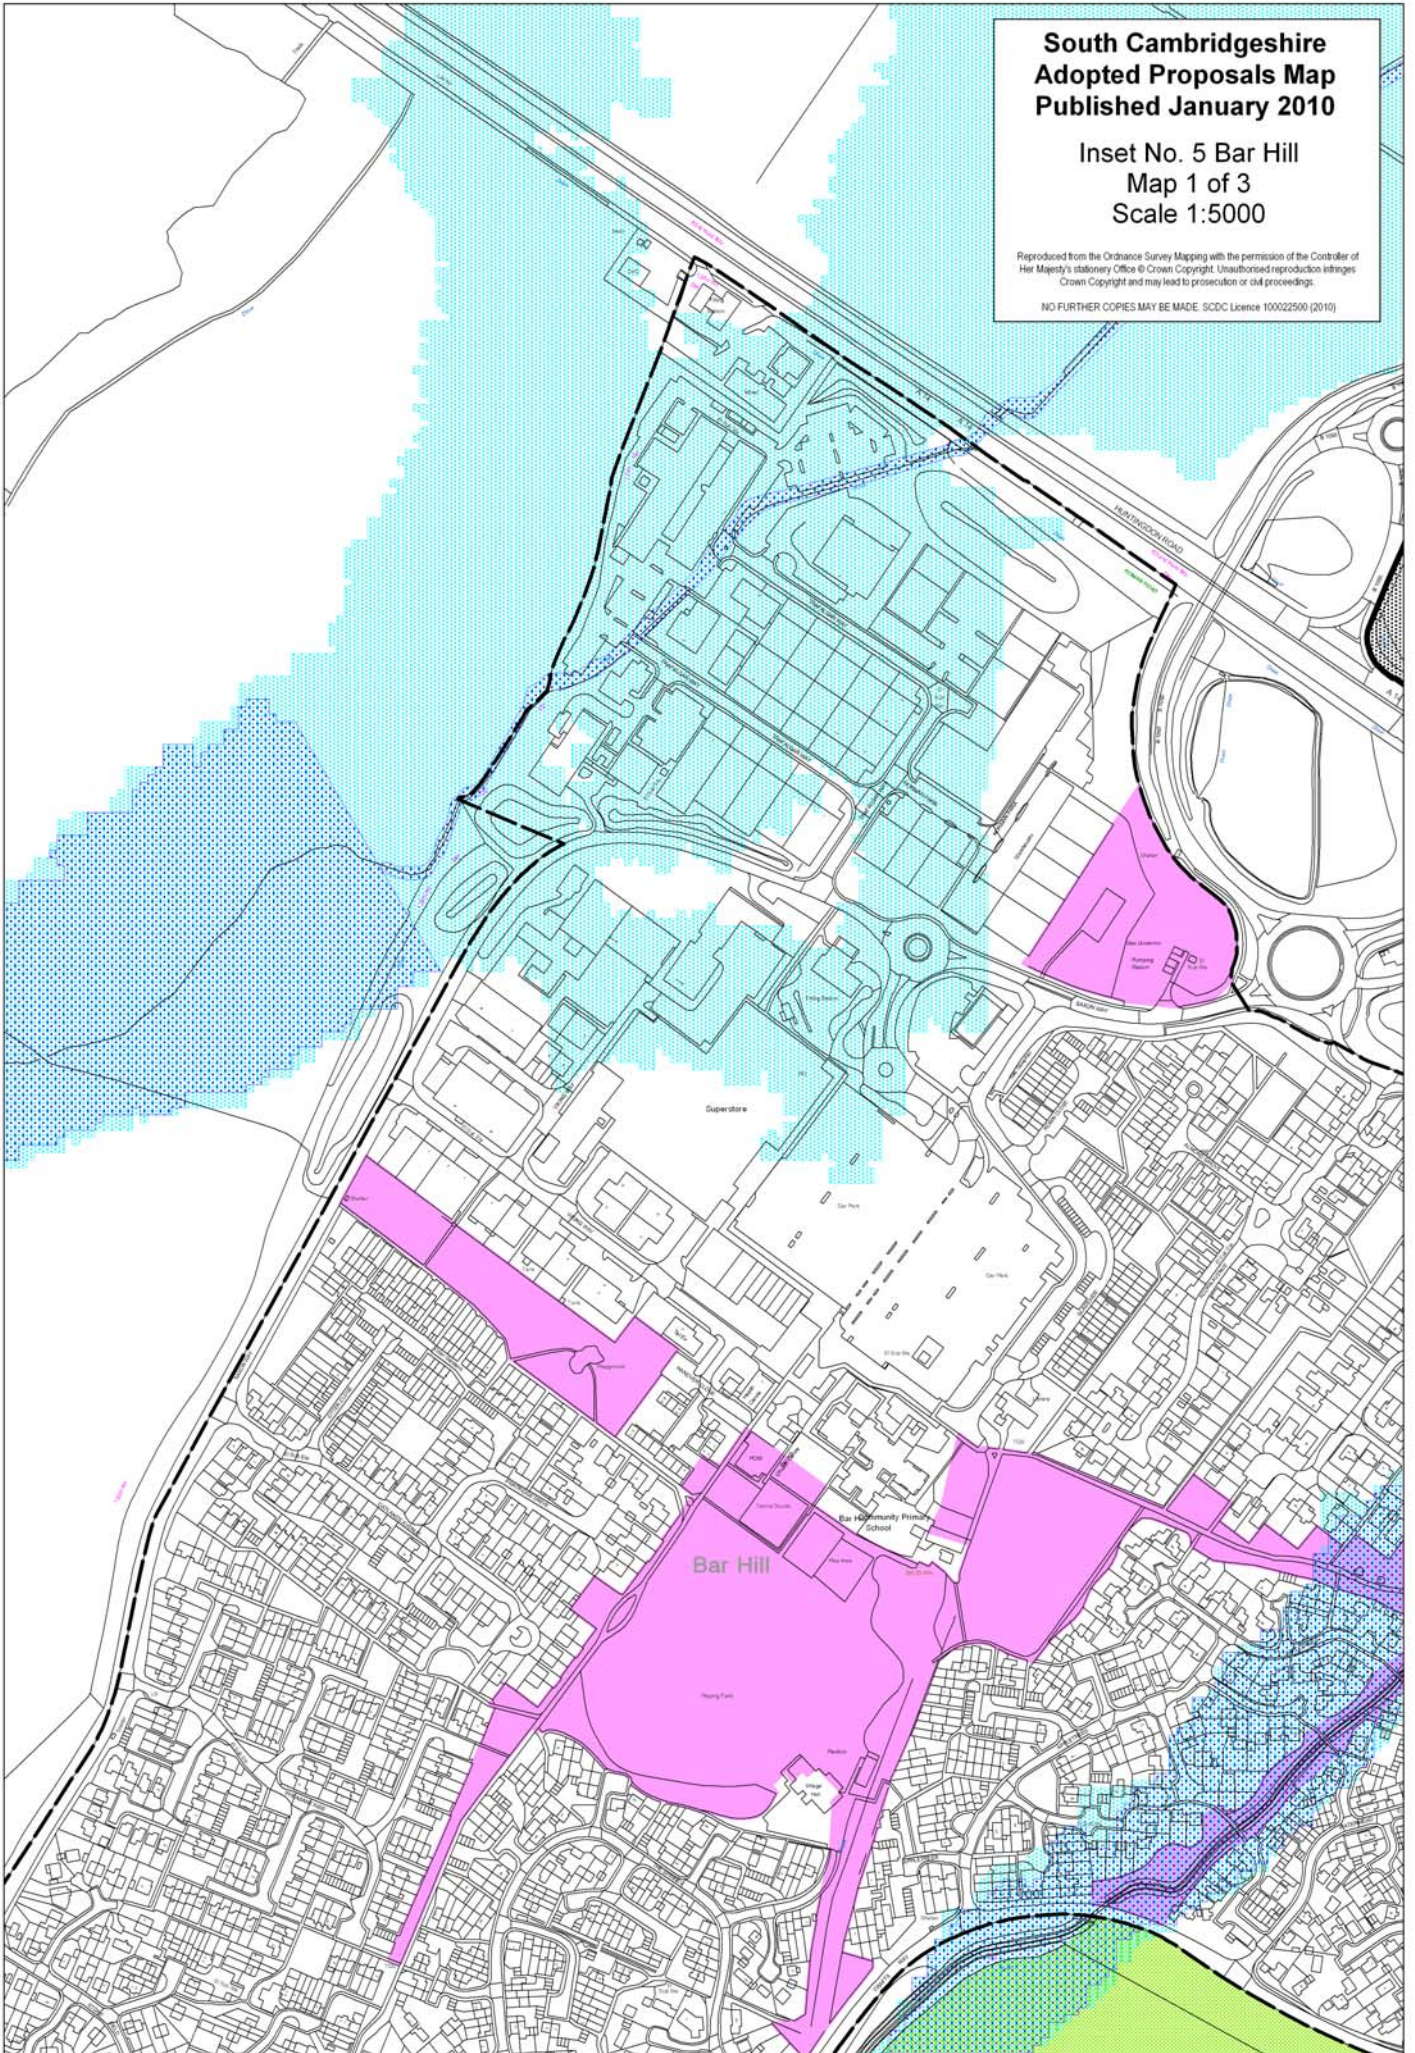

**South Cambridgeshire
Adopted Proposals Map
Published January 2010**

**Inset No. 5 Bar Hill
Map 1 of 3
Scale 1:5000**