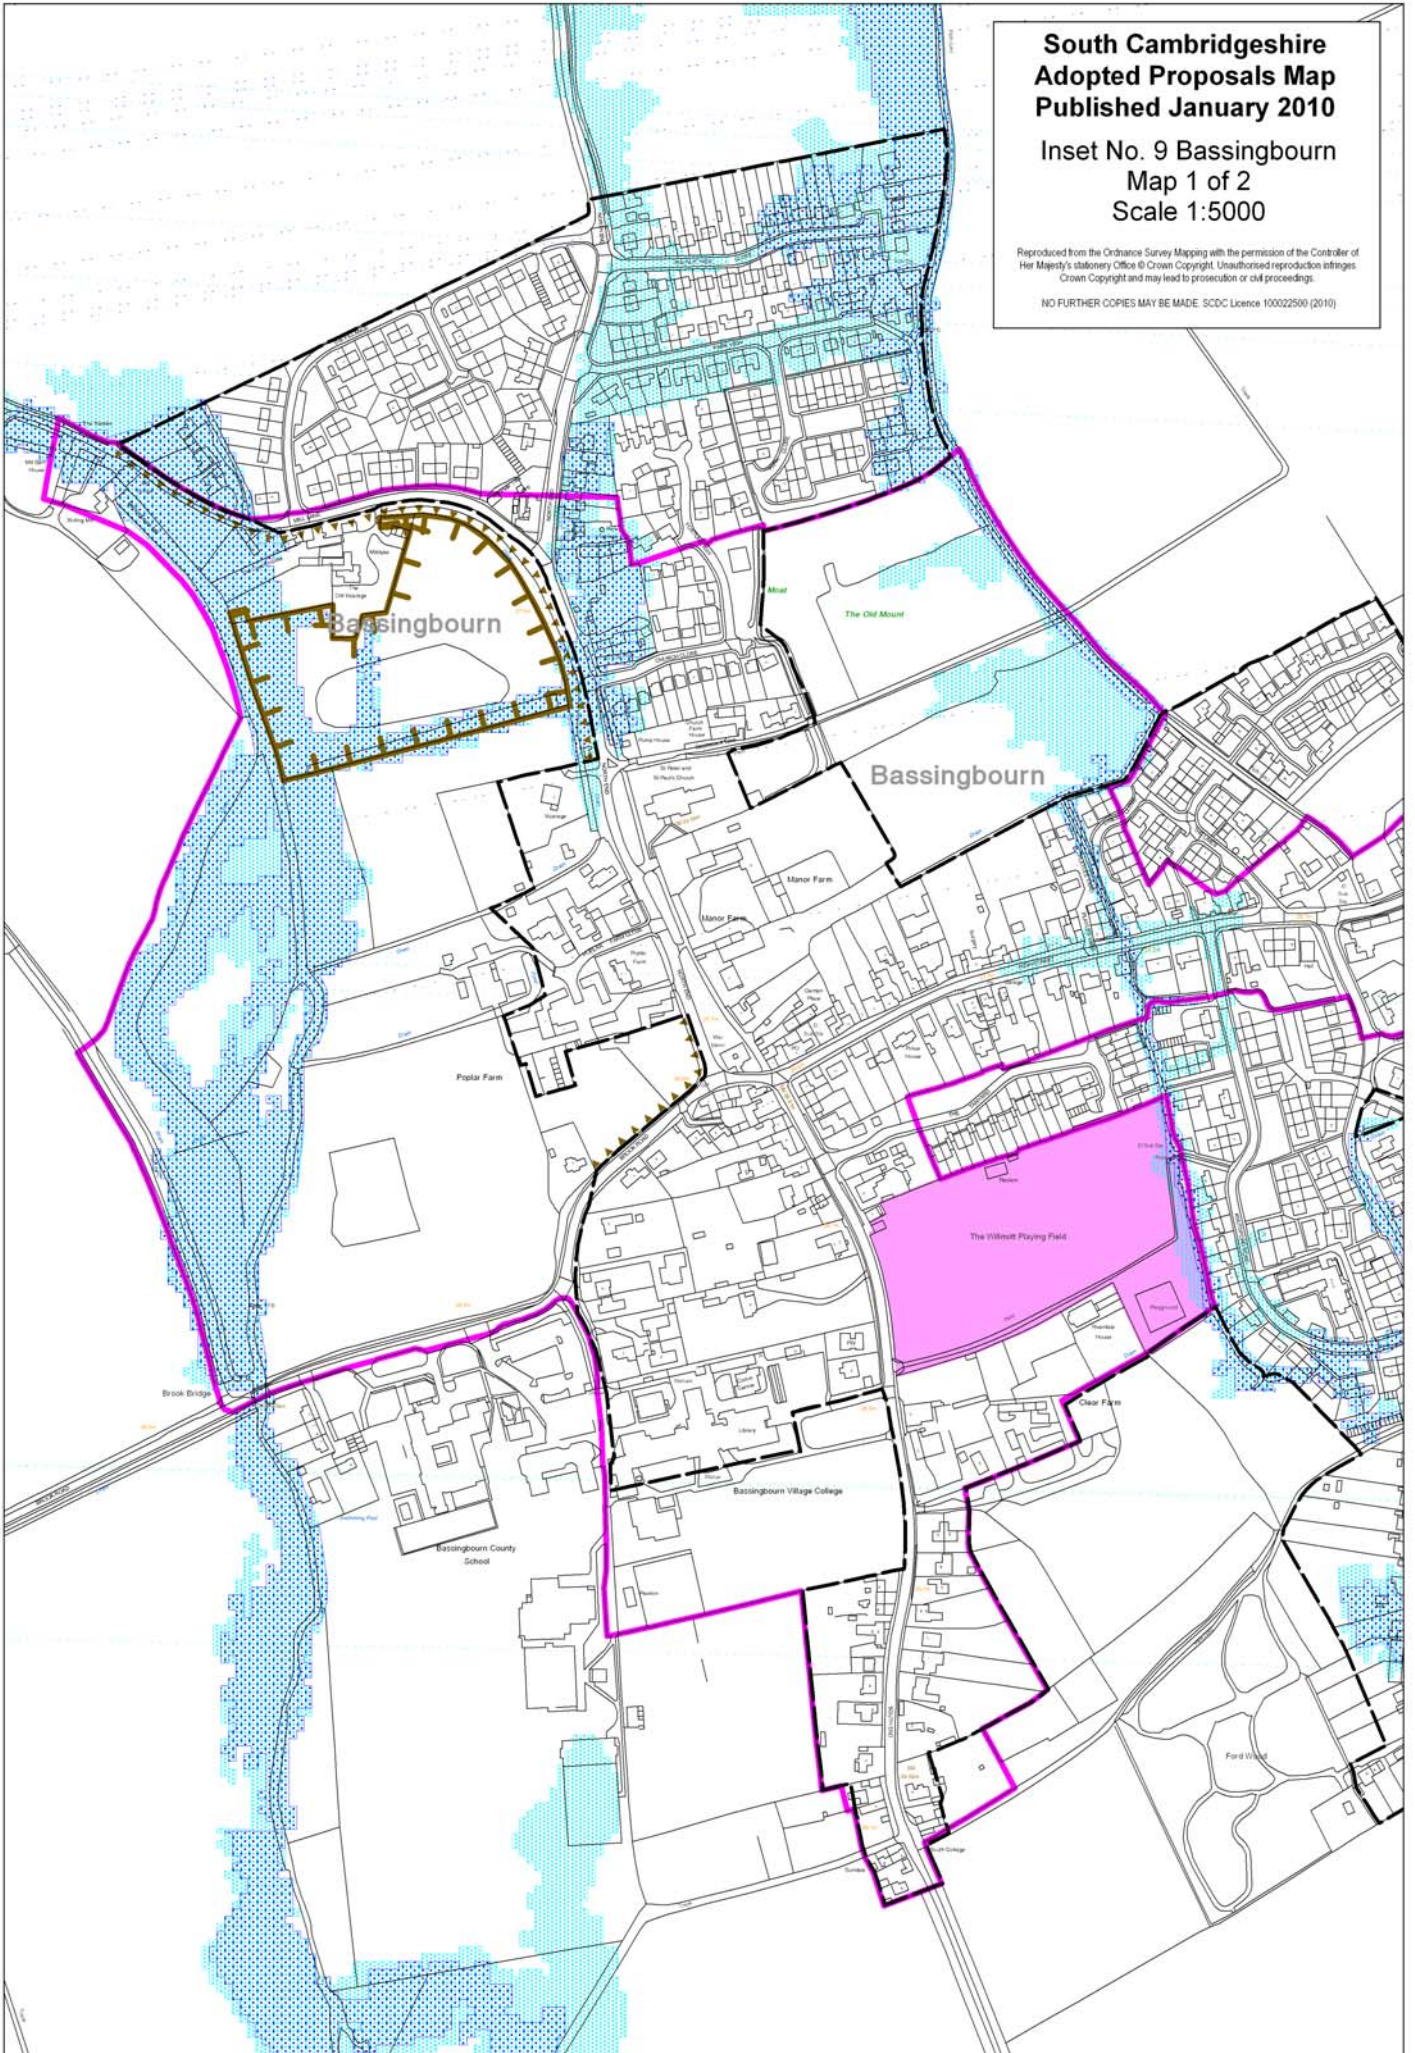

**South Cambridgeshire
Adopted Proposals Map
Published January 2010**

**Inset No. 9 Bassingbourn
Map 1 of 2
Scale 1:5000**

NO FURTHER COPIES MAY BE MADE. SCDC Licence 100022500 (2010)