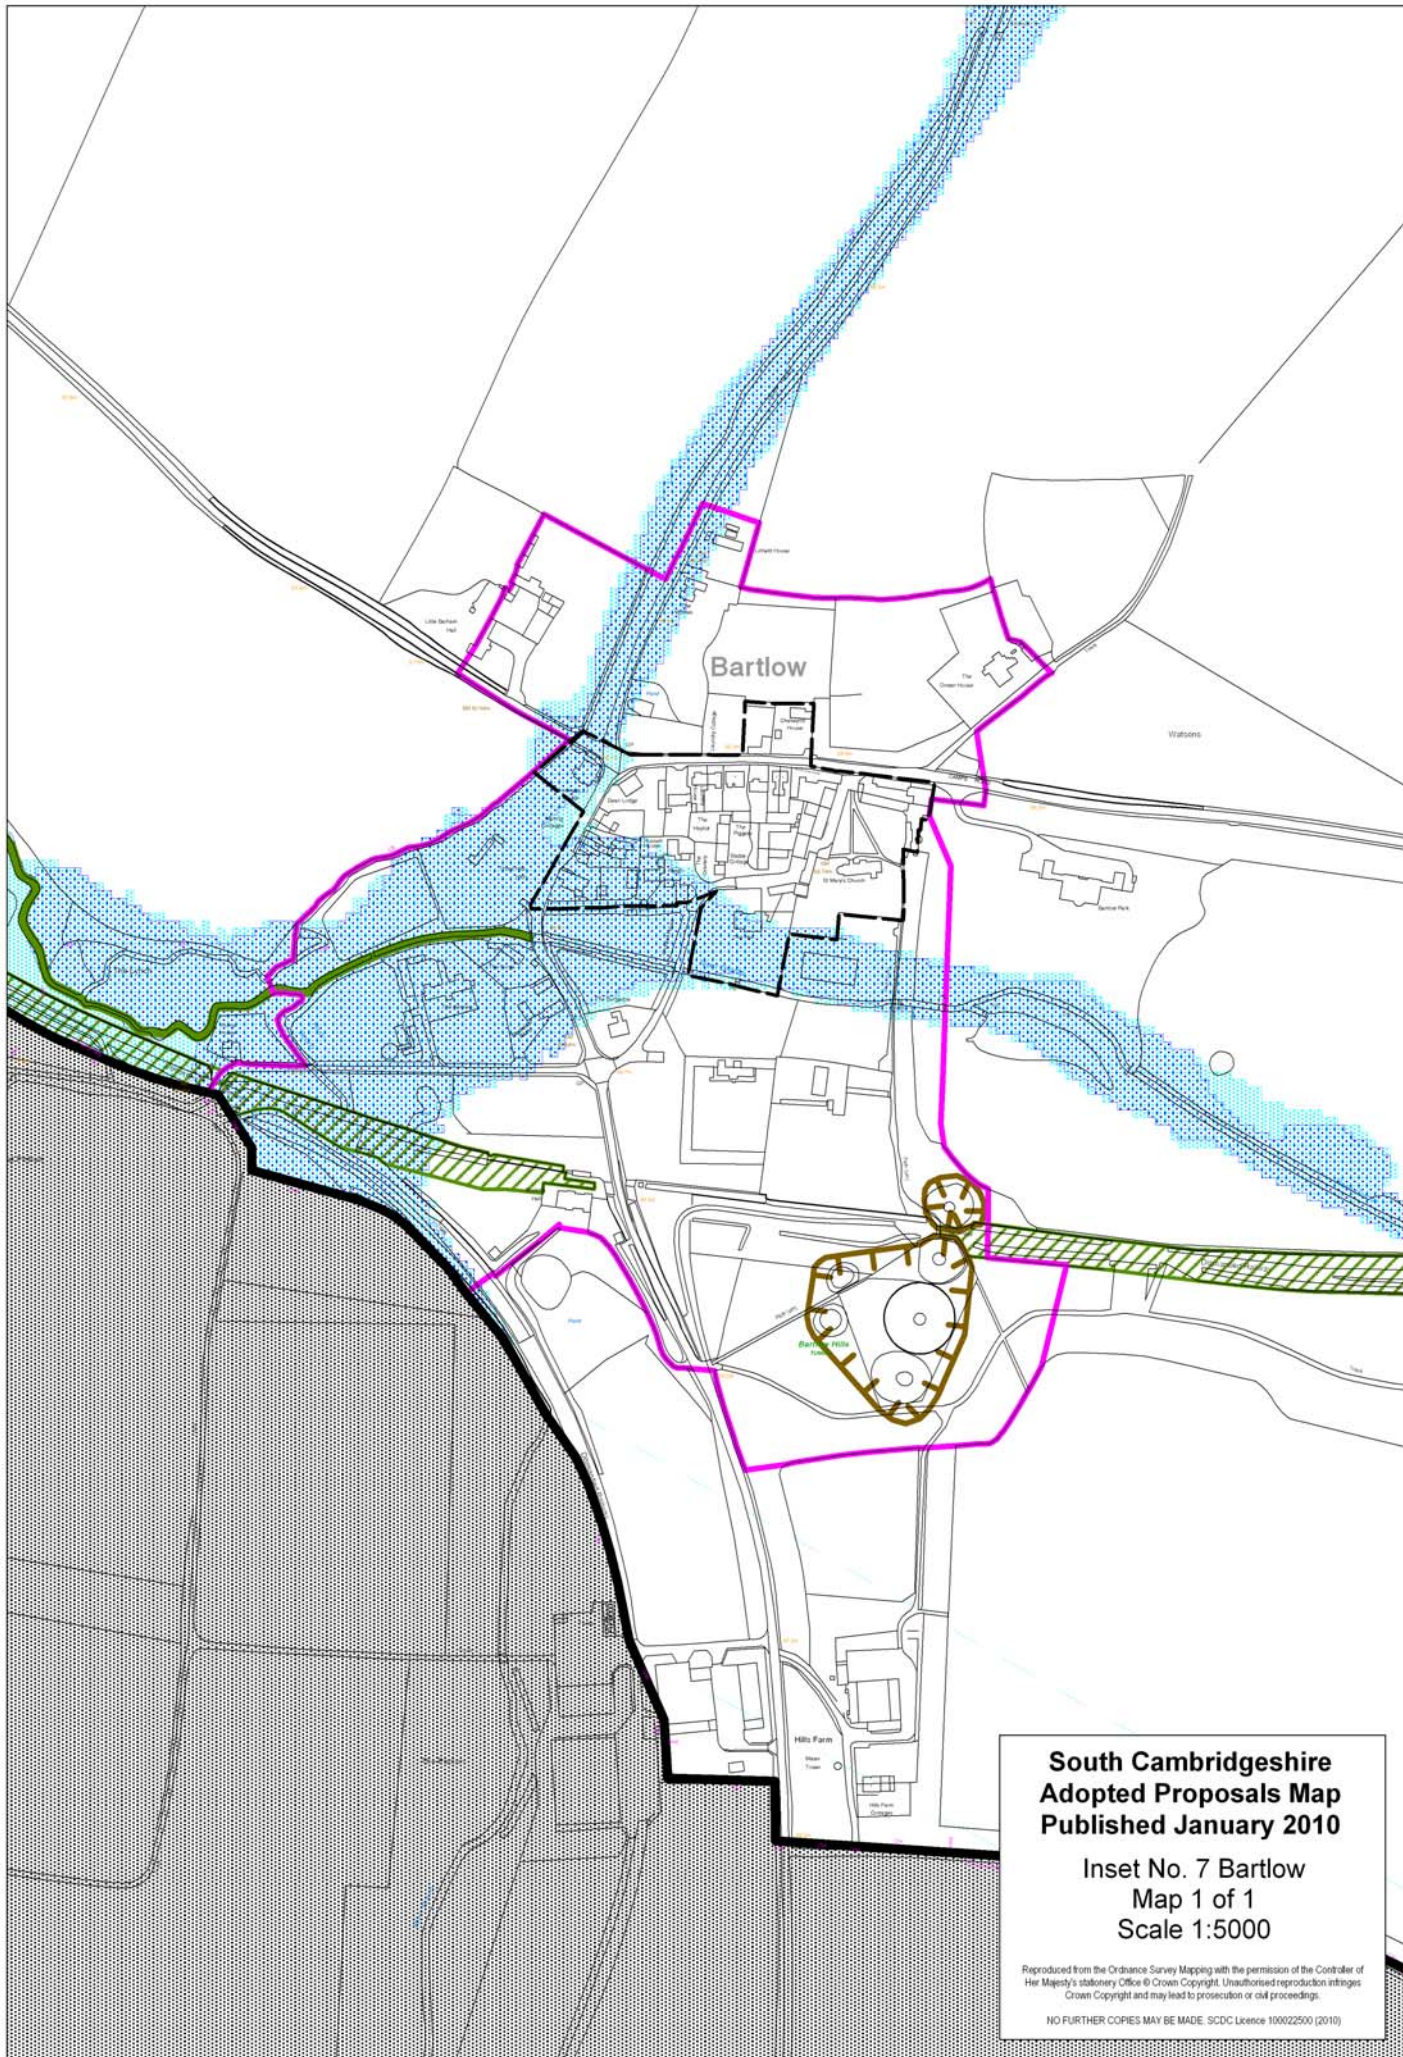

**South Cambridgeshire
Adopted Proposals Map
Published January 2010**

**Inset No. 7 Bartlow
Map 1 of 1
Scale 1:5000**