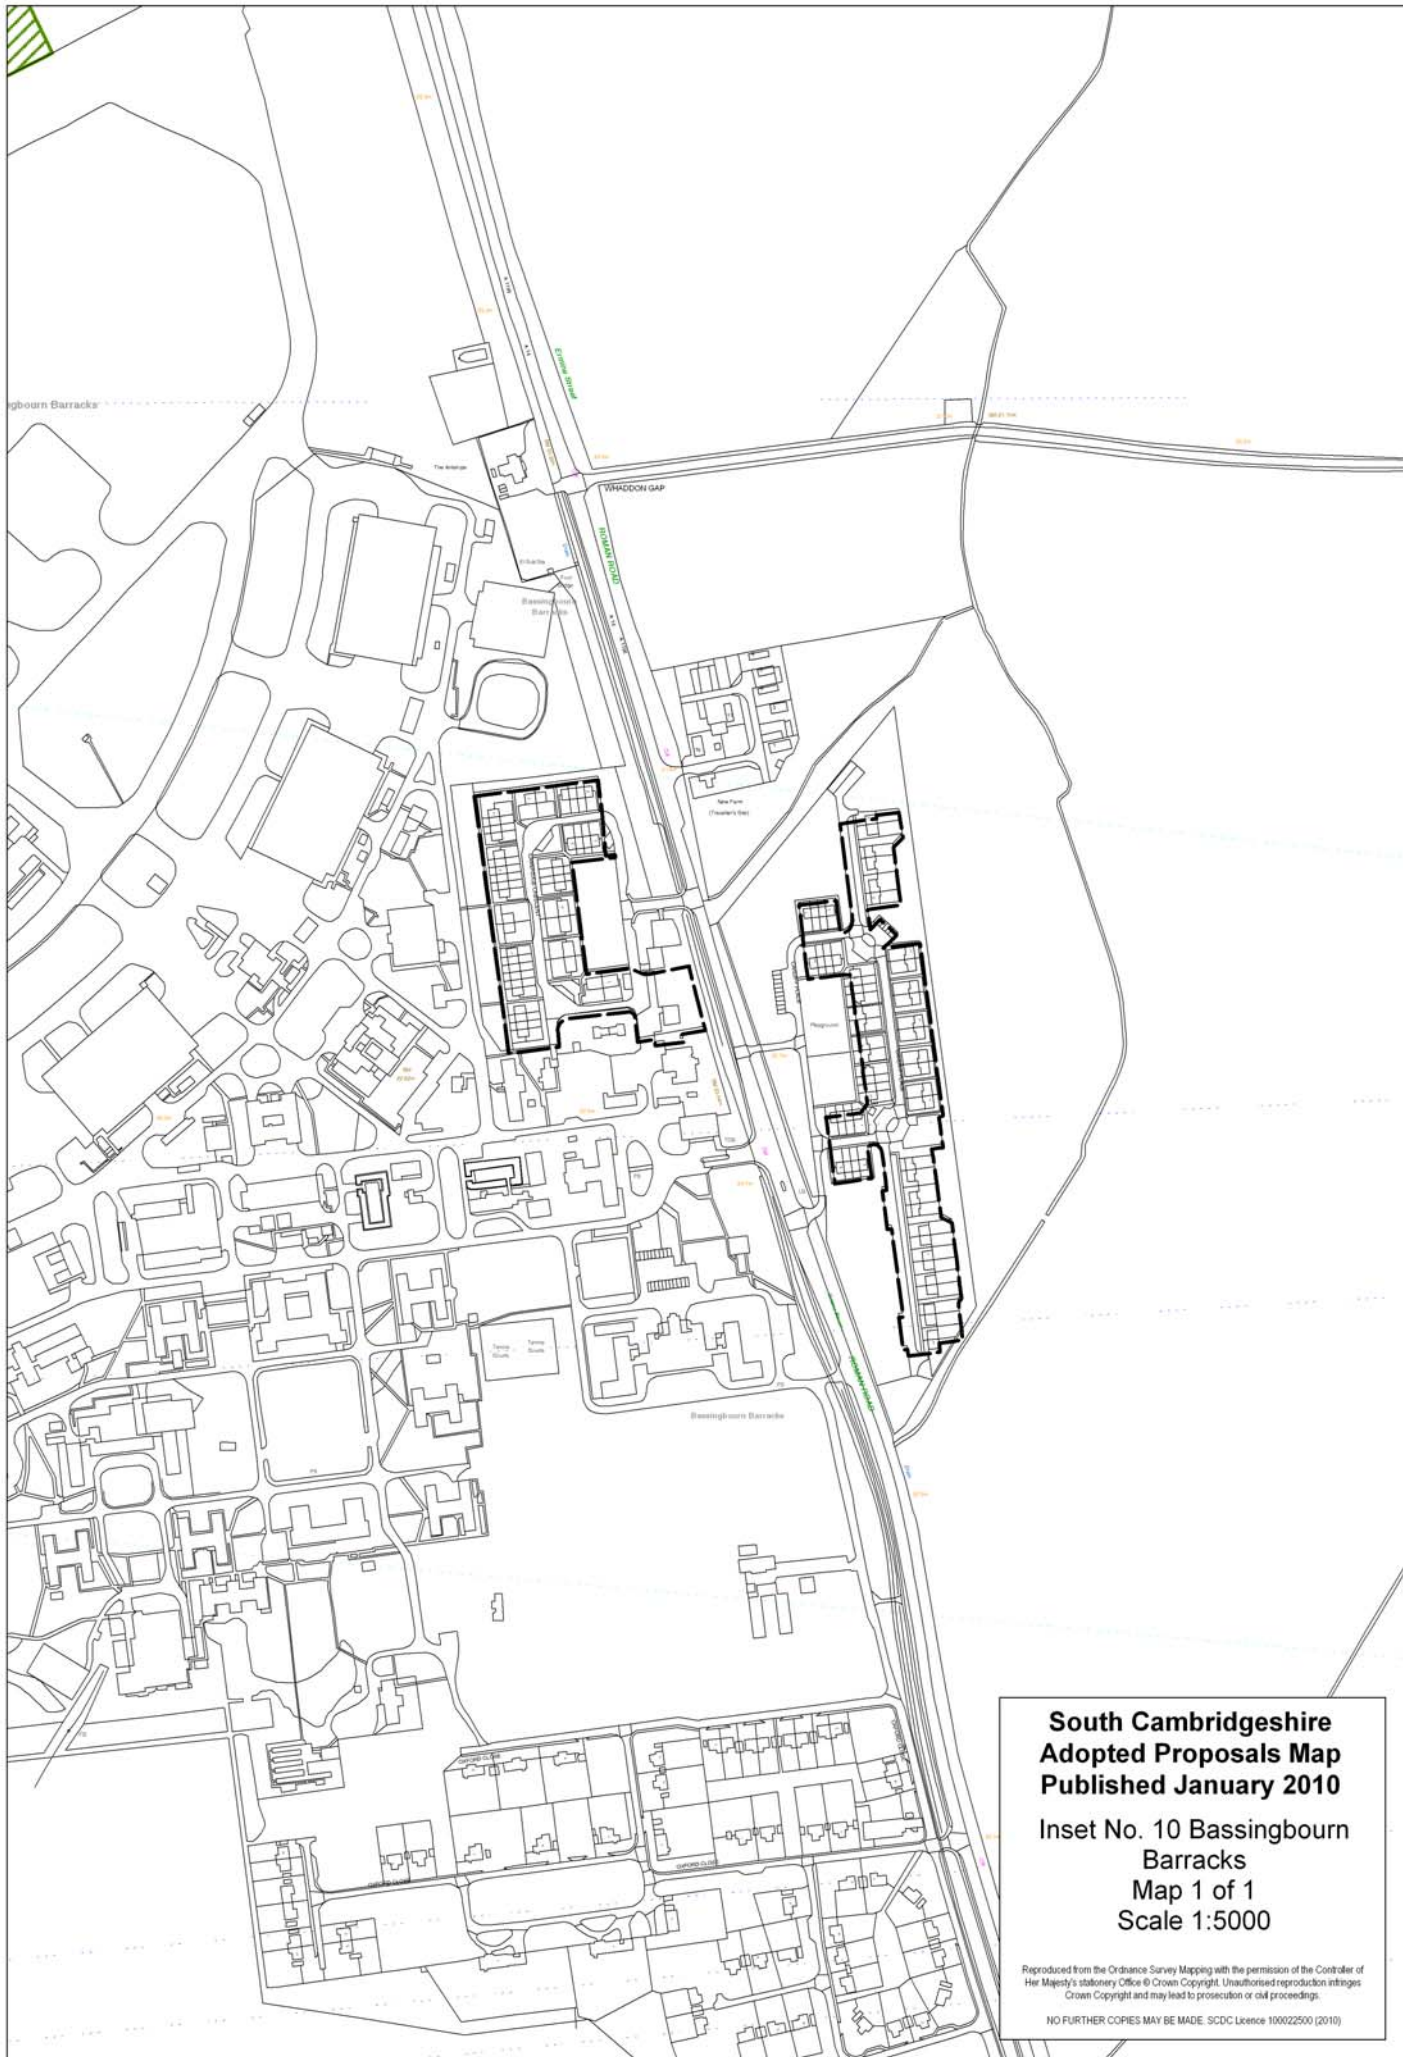

**South Cambridgeshire
Adopted Proposals Map
Published January 2010**

**Inset No. 10 Bassingbourn
Barracks
Map 1 of 1
Scale 1:5000**