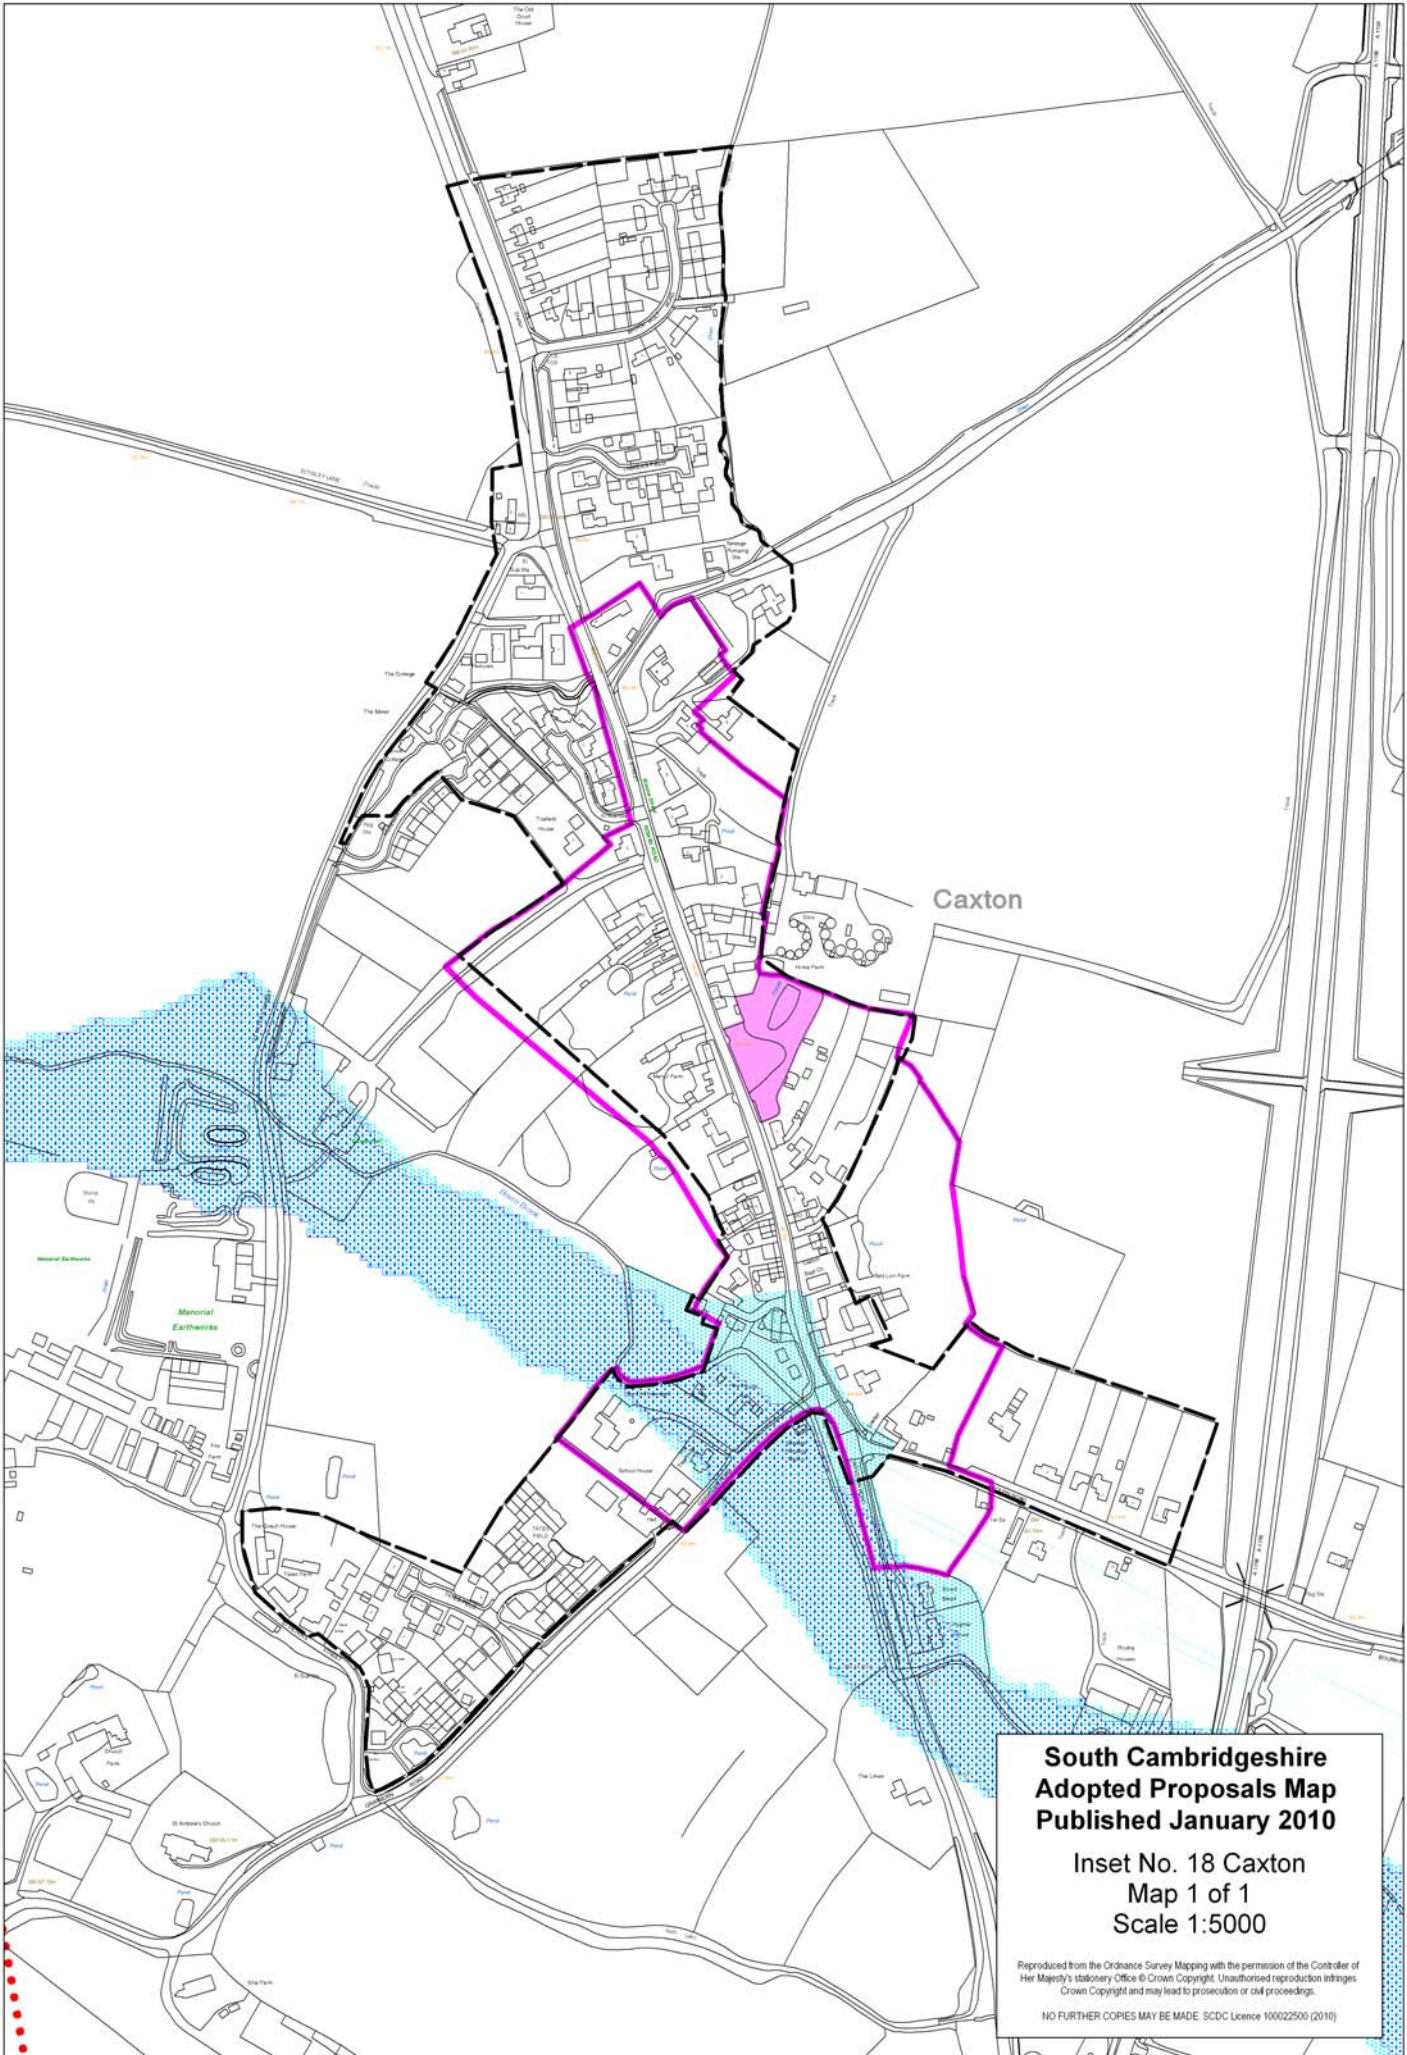

**South Cambridgeshire
Adopted Proposals Map
Published January 2010**

**Inset No. 18 Caxton
Map 1 of 1
Scale 1:5000**