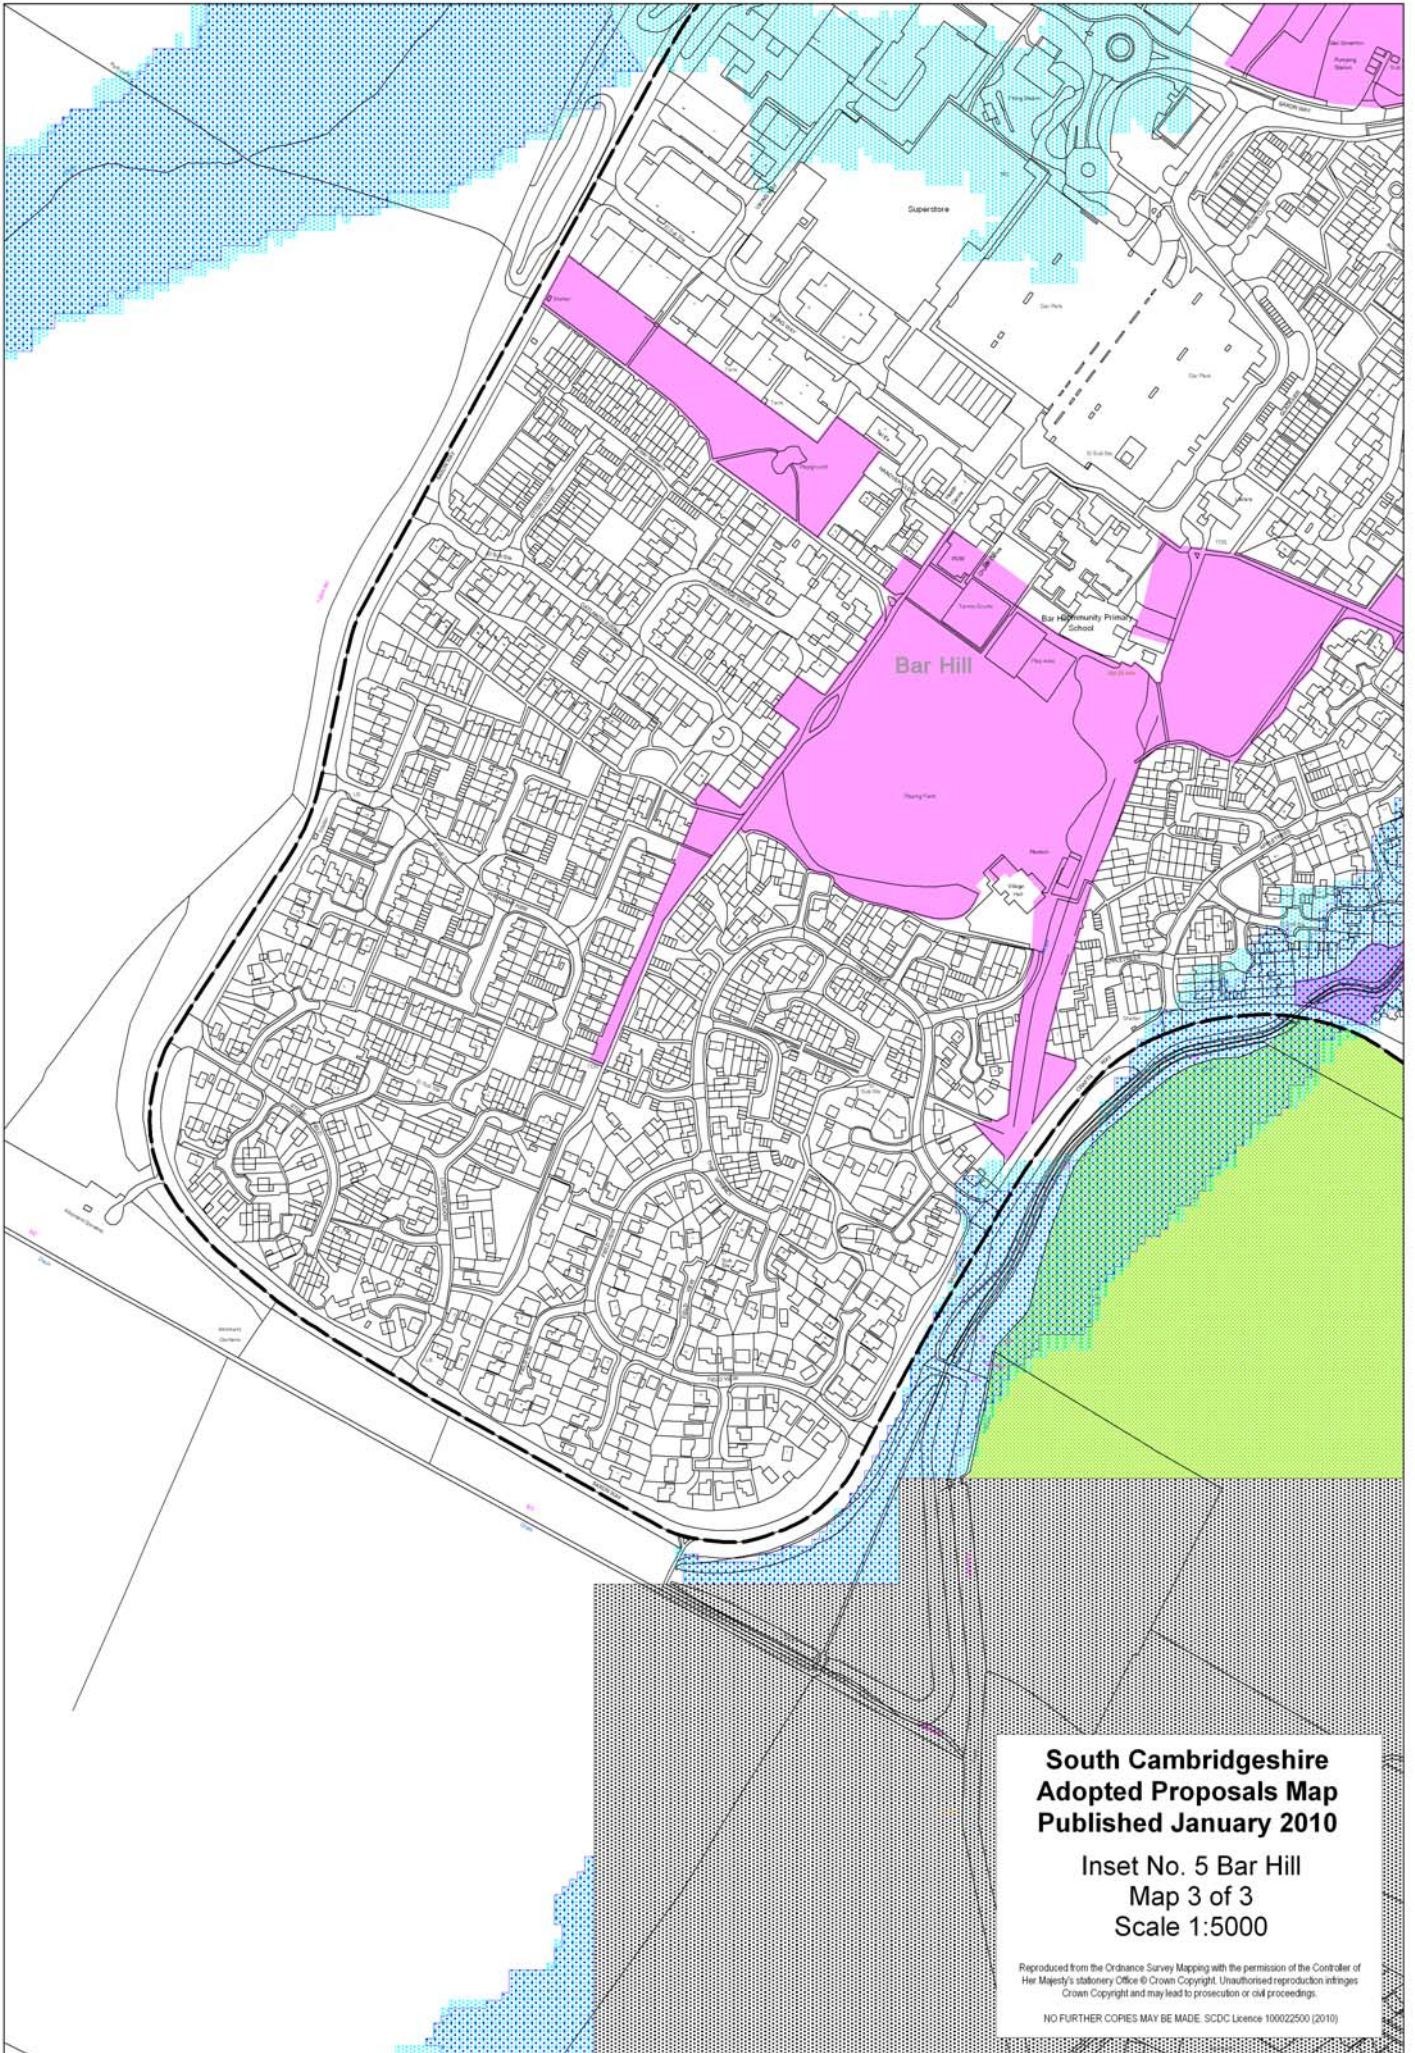

**South Cambridgeshire
Adopted Proposals Map
Published January 2010**

**Inset No. 5 Bar Hill
Map 3 of 3
Scale 1:5000**