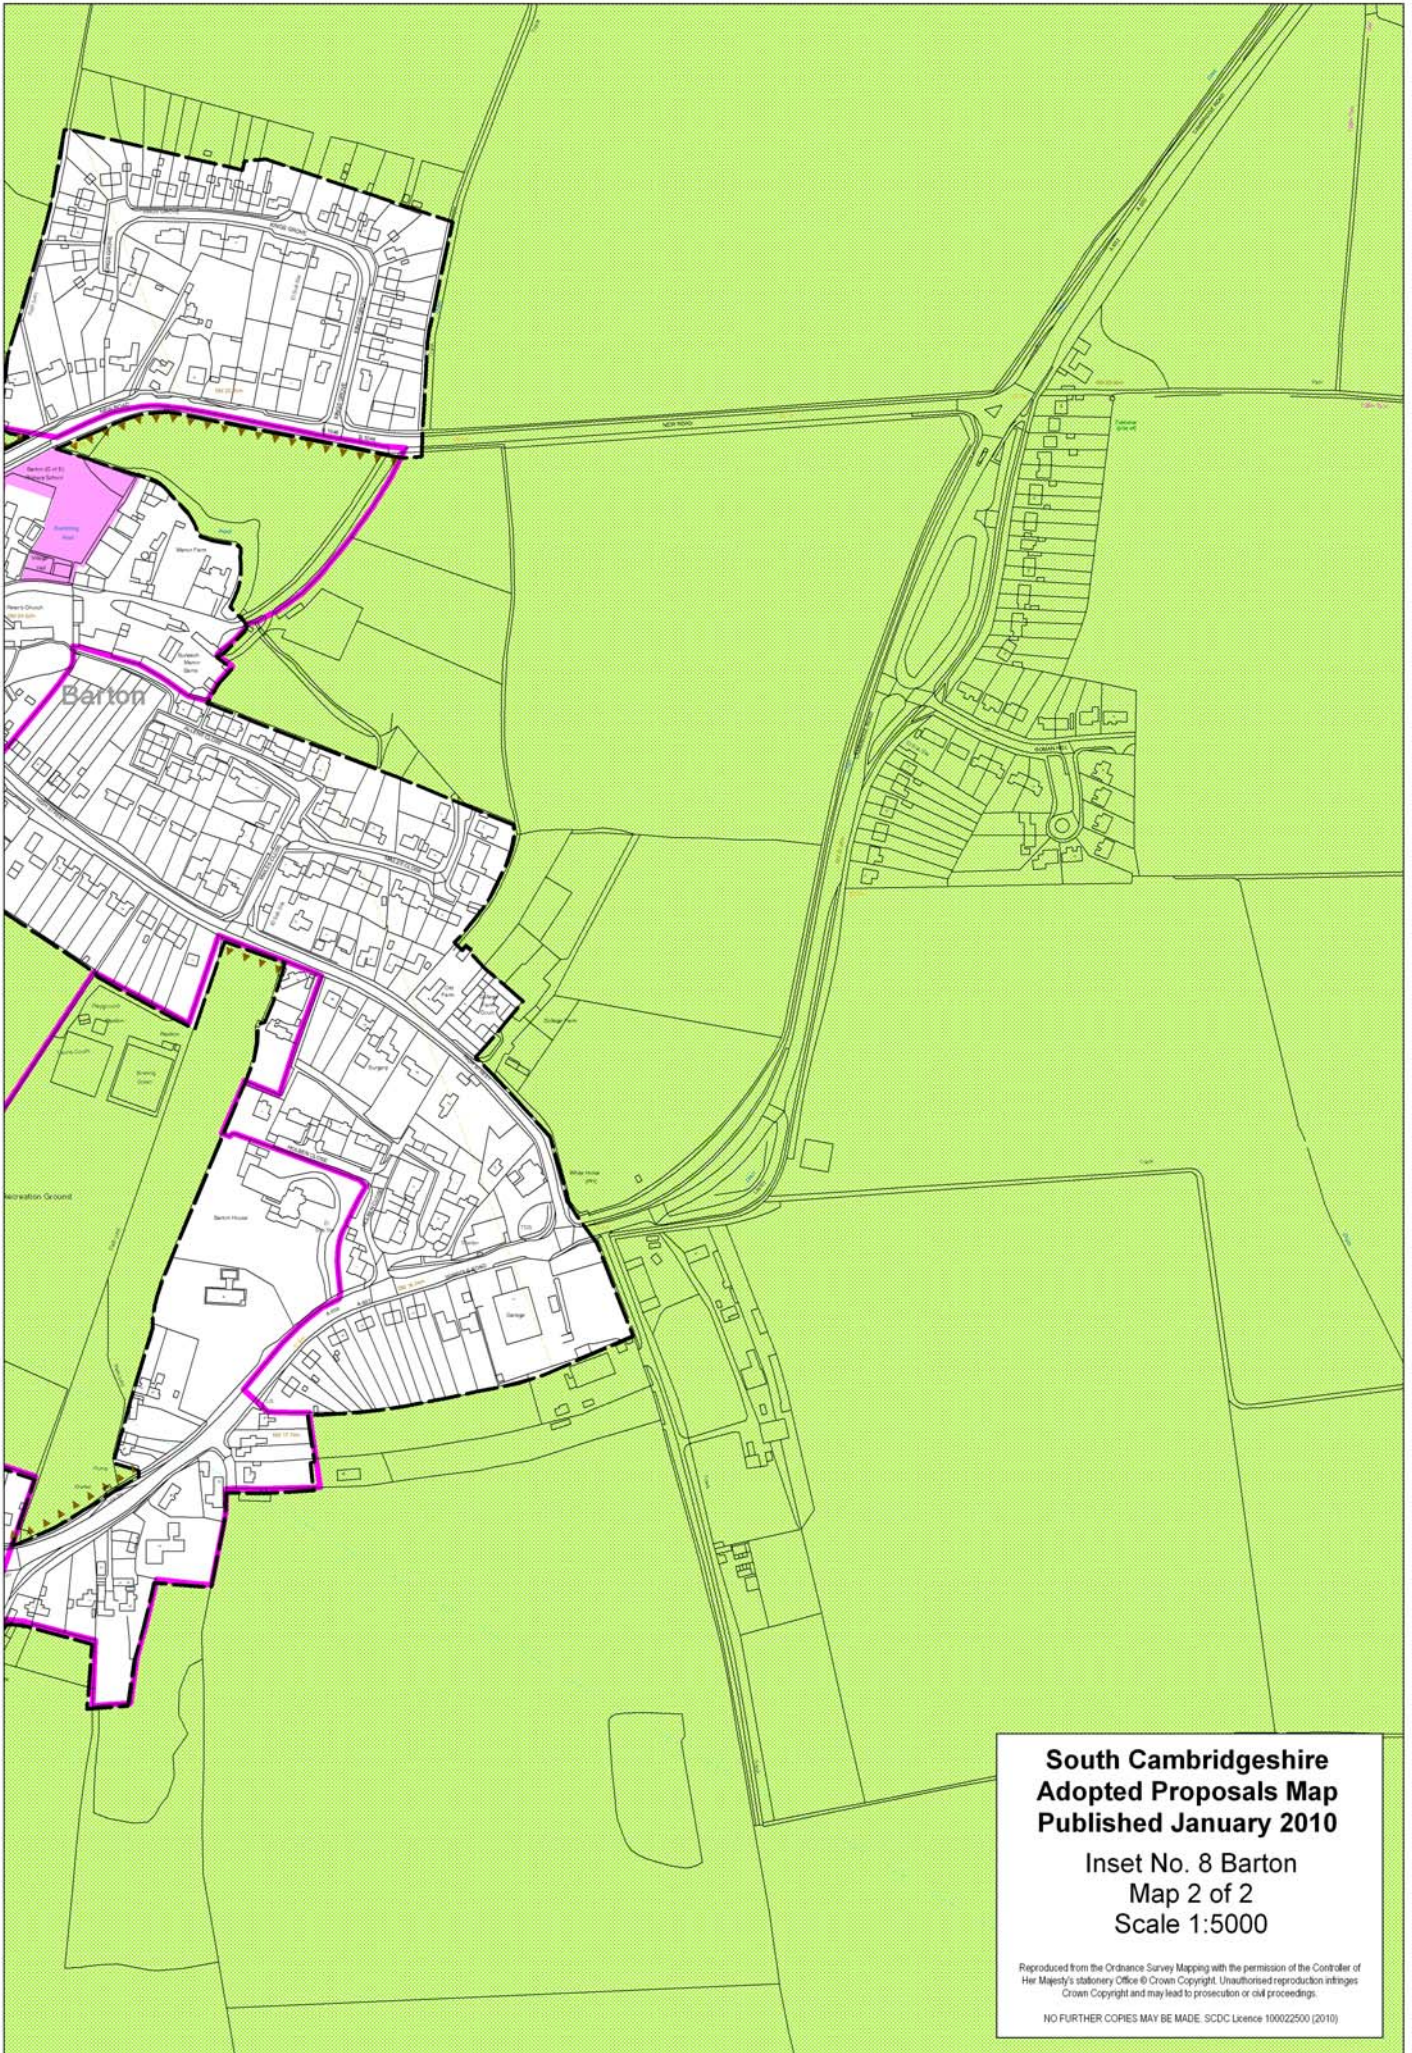

**South Cambridgeshire
Adopted Proposals Map
Published January 2010**

**Inset No. 8 Barton
Map 2 of 2
Scale 1:5000**