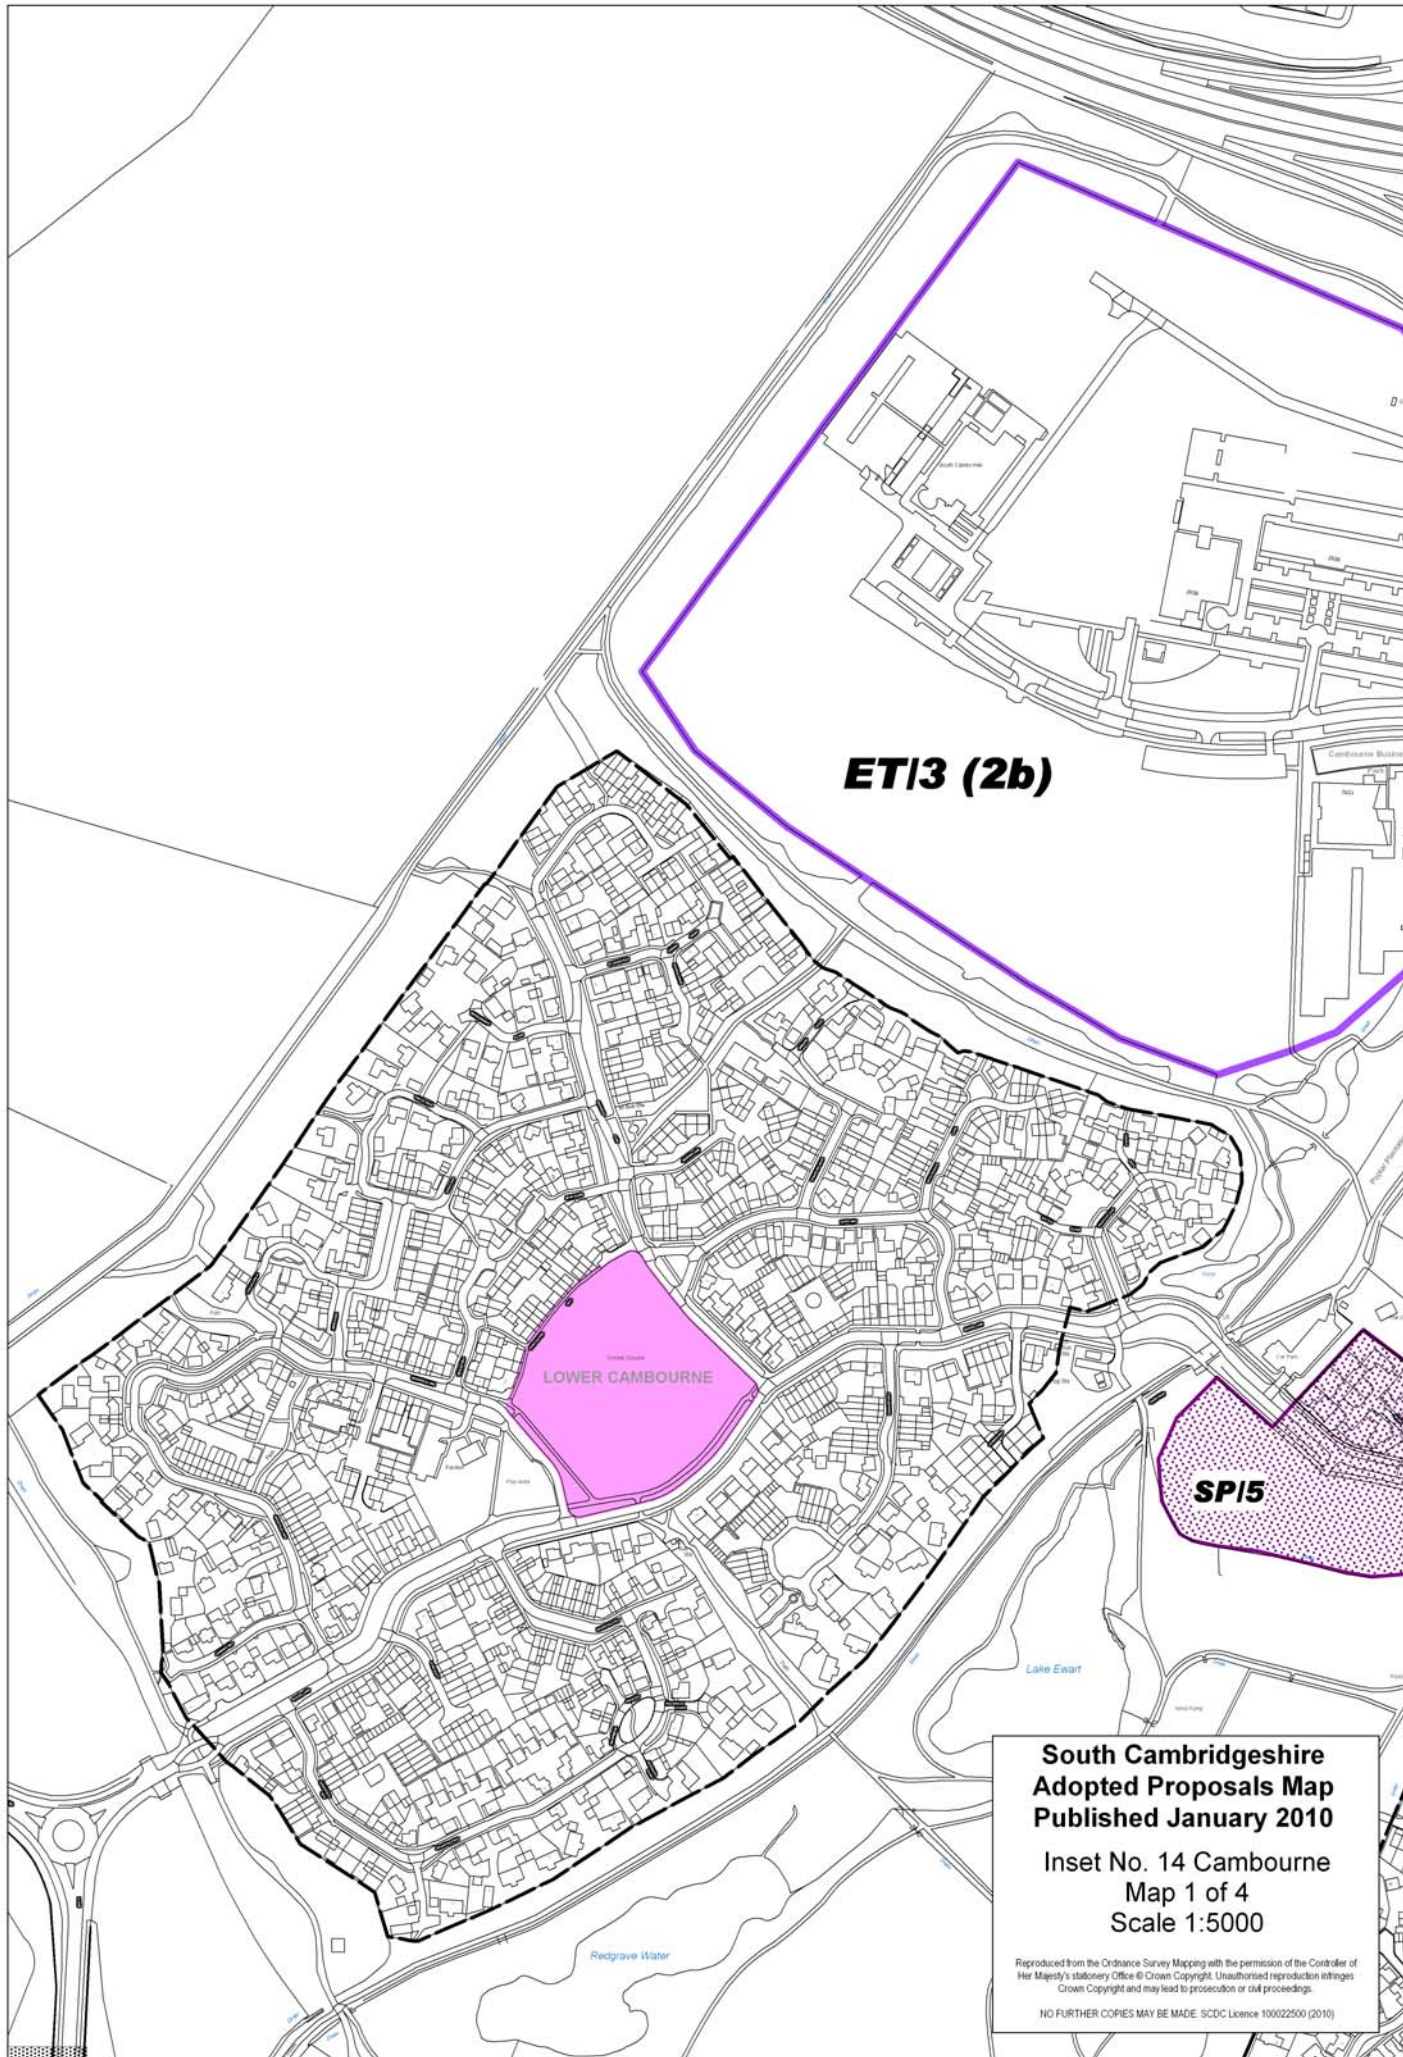

**South Cambridgeshire  
Adopted Proposals Map  
Published January 2010**

**Inset No. 2 Arrington  
Map 1 of 1  
Scale 1:5000**

Reproduced from the Ordnance Survey Mapping with the permission of the Controller of Her Majesty's Stationery Office © Crown Copyright. Unauthorised reproduction infringes Crown Copyright and may lead to prosecution or civil proceedings.

**South Cambridgeshire  
Adopted Proposals Map  
Published January 2010**

**Inset No. 5 Bar Hill  
Map 3 of 3  
Scale 1:5000**

Reproduced from the Ordnance Survey Mapping with the permission of the Controller of Her Majesty's Stationery Office © Crown Copyright. Unauthorised reproduction infringes Crown Copyright and may lead to prosecution or civil proceedings.

NO FURTHER COPIES MAY BE MADE. SDCDC Licence 100022500 (2010)

**South Cambridgeshire  
Adopted Proposals Map  
Published January 2010**

**Inset No. 10 Bassingbourn  
Barracks  
Map 1 of 1  
Scale 1:5000**

**South Cambridgeshire  
Adopted Proposals Map  
Published January 2010**

**Inset No. 14 Cambourne  
Map 2 of 4  
Scale 1:5000**

Reproduced from the Ordnance Survey Mapping with the permission of the Controller of Her Majesty's Stationery Office © Crown Copyright. Unauthorised reproduction infringes Crown Copyright and may lead to prosecution or civil proceedings.