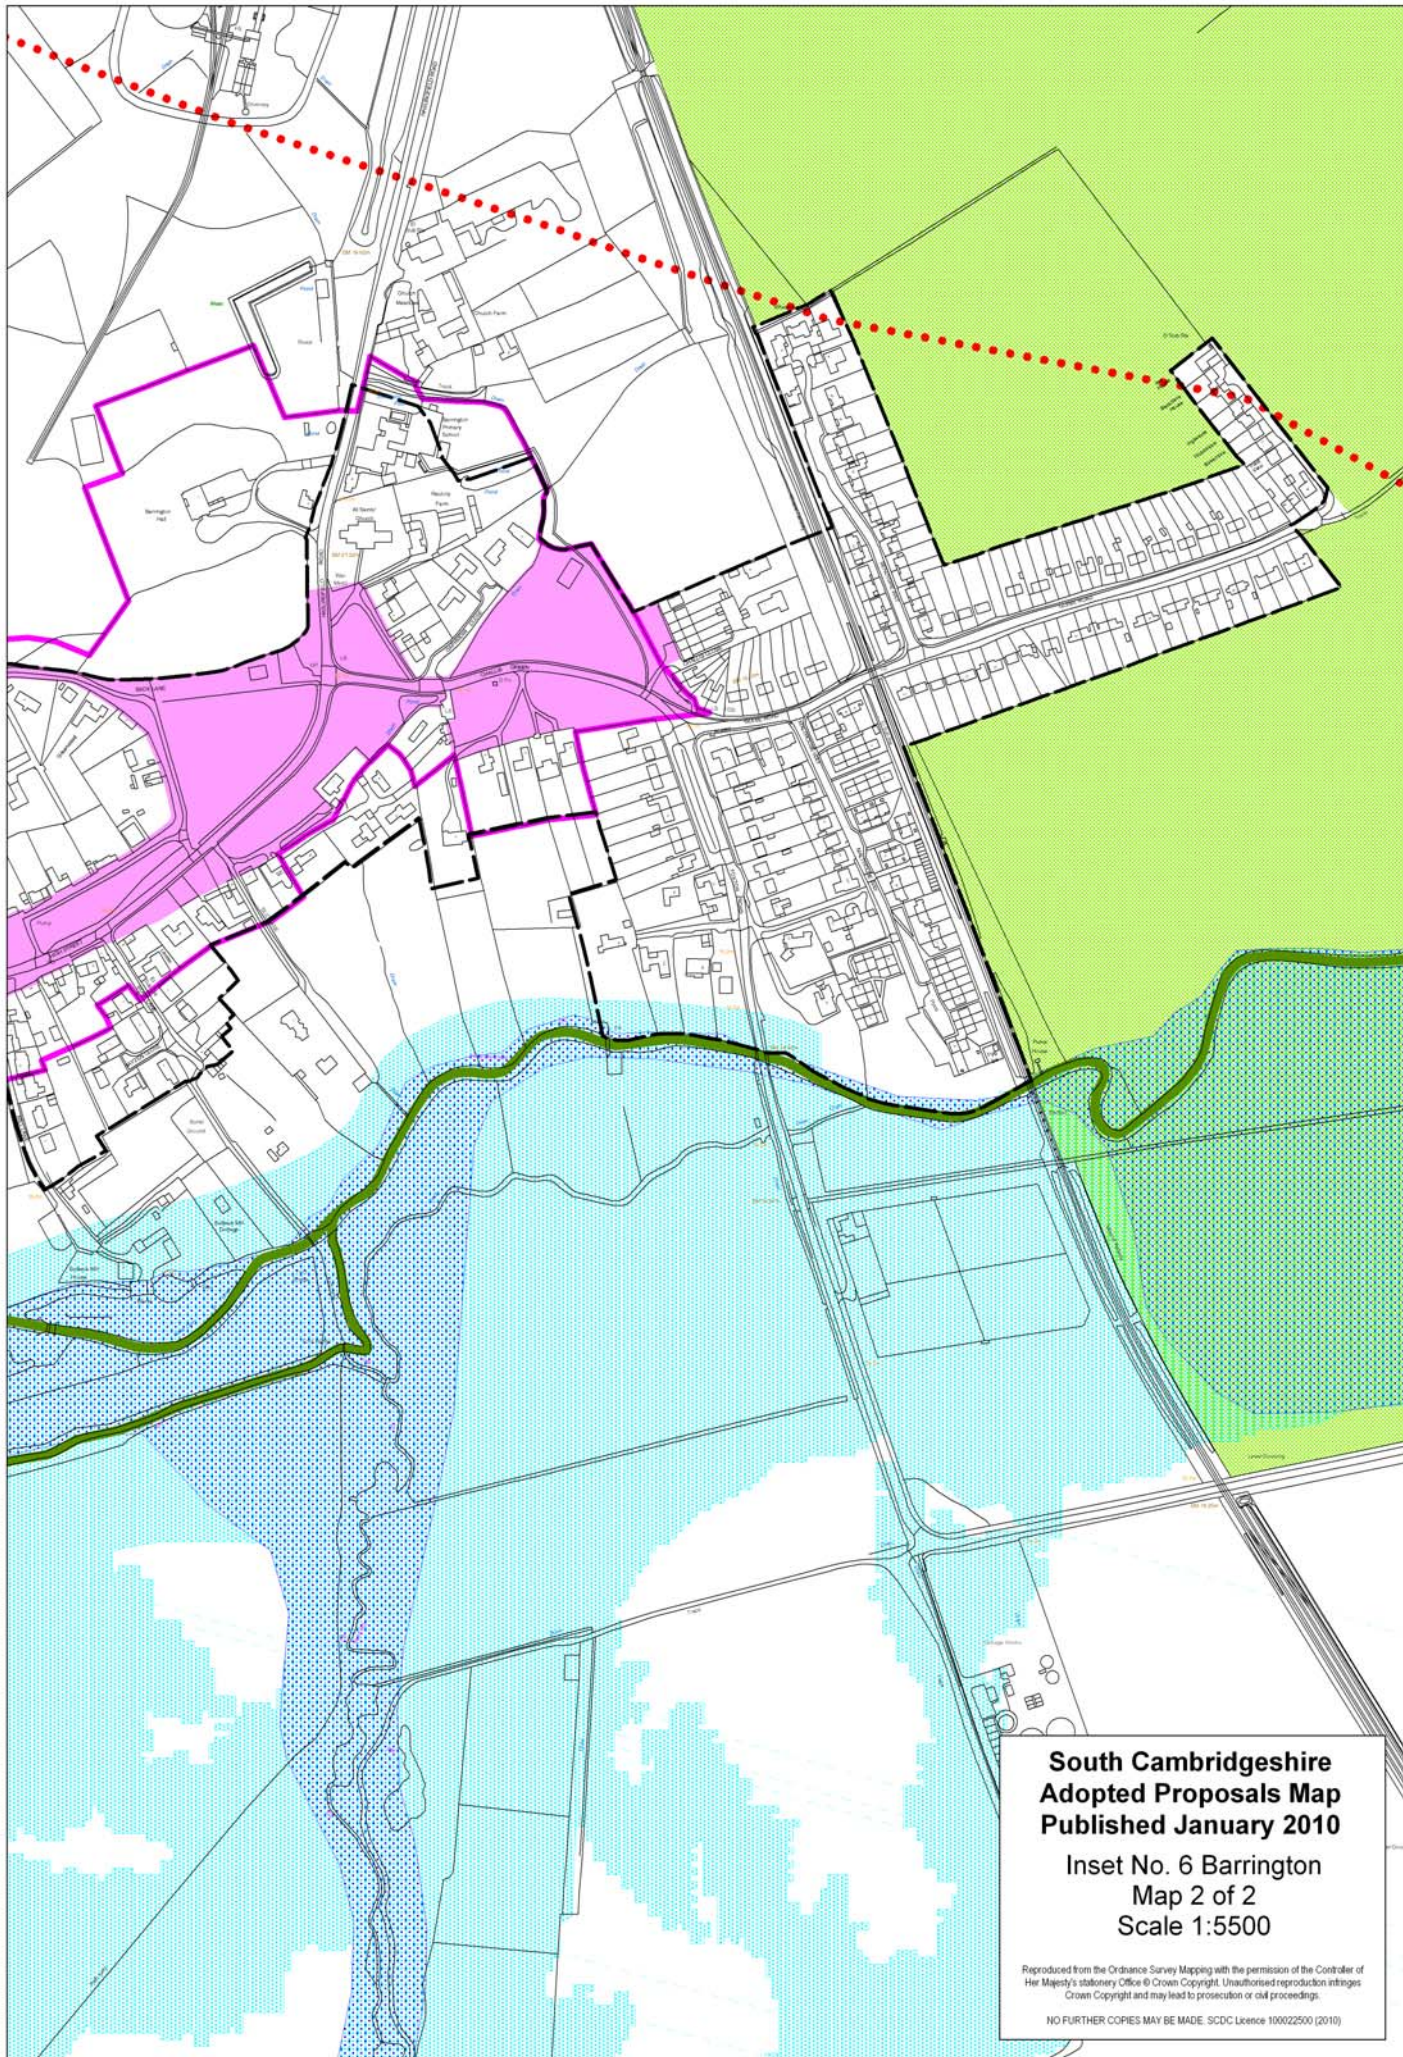

**South Cambridgeshire
Adopted Proposals Map
Published January 2010**

**Inset No. 6 Barrington
Map 2 of 2
Scale 1:5500**