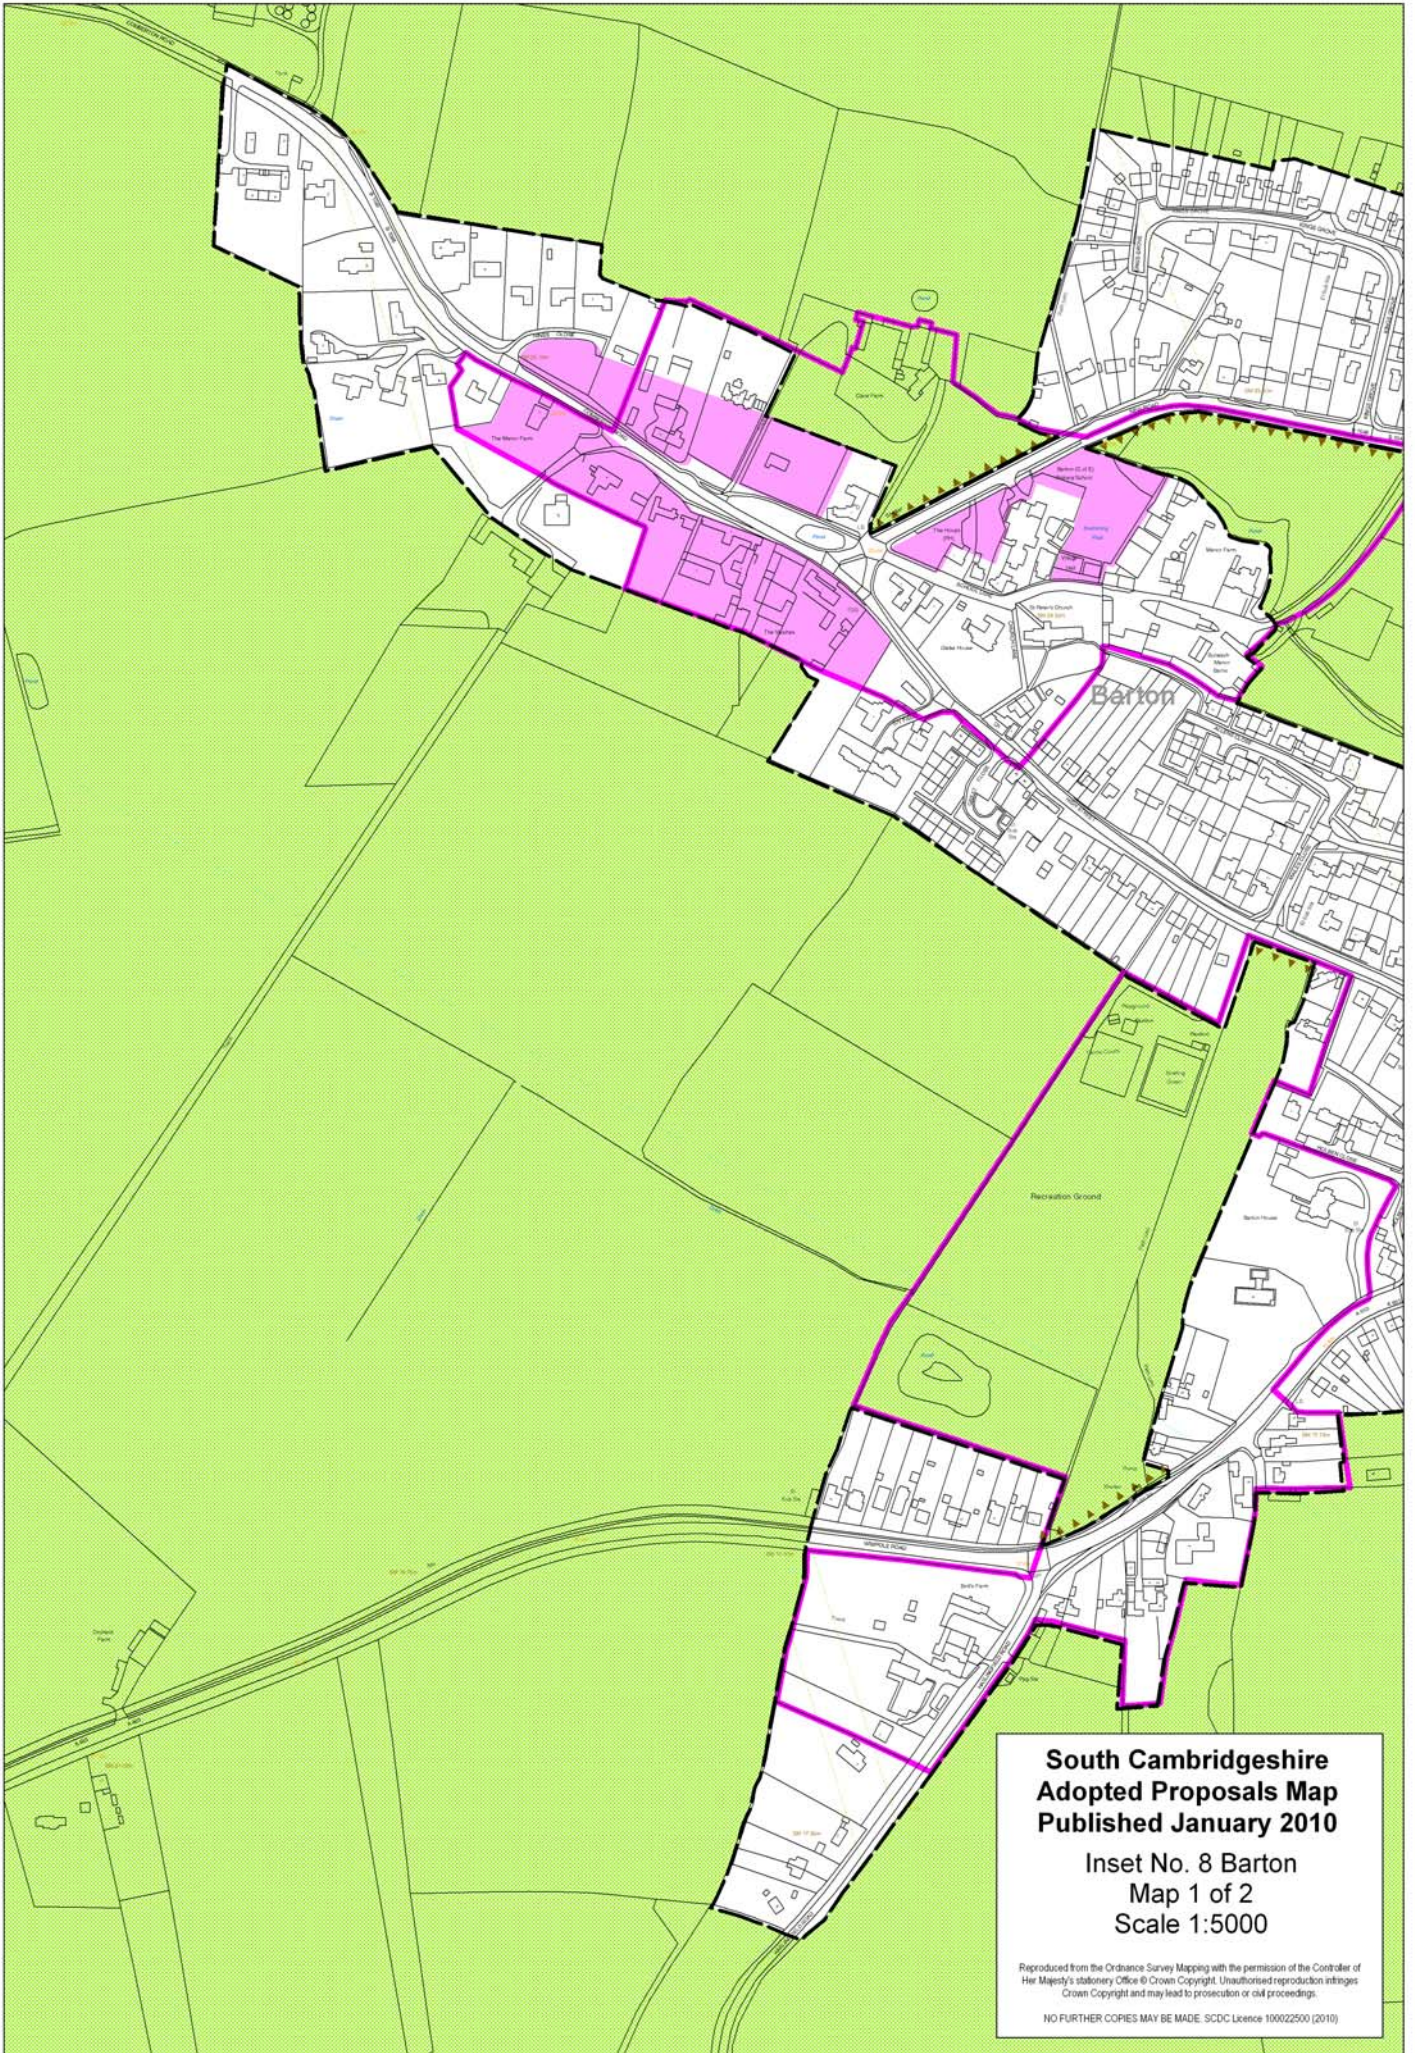

**South Cambridgeshire
Adopted Proposals Map
Published January 2010**

**Inset No. 8 Barton
Map 1 of 2
Scale 1:5000**