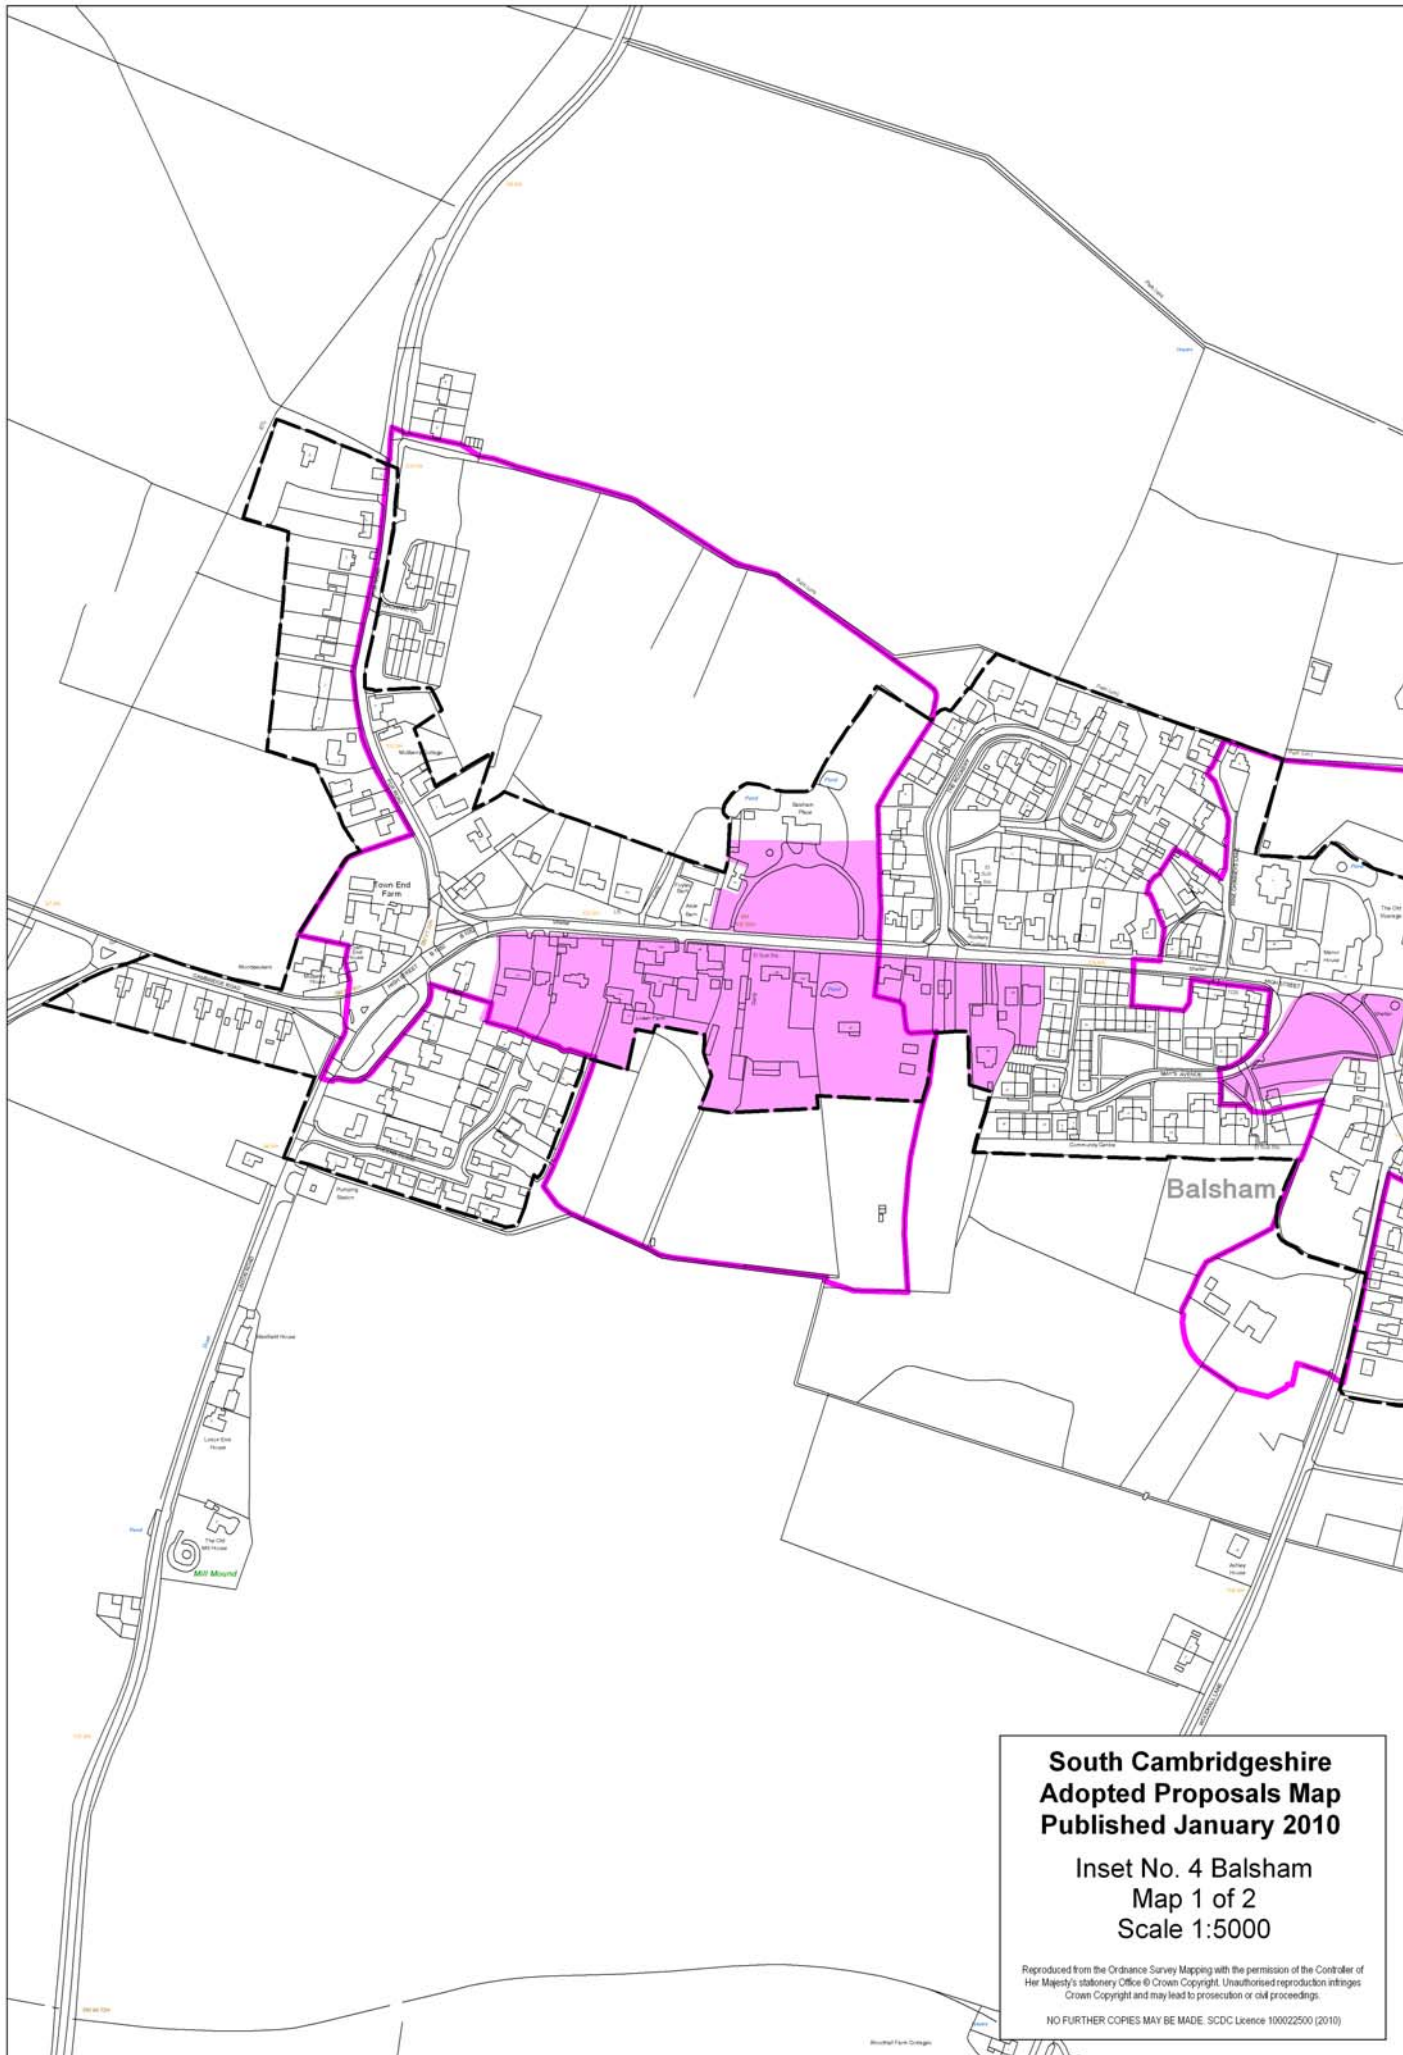

**South Cambridgeshire  
Adopted Proposals Map  
Published January 2010**

**Inset No. 1 Abington Pigotts  
Map 1 of 1  
Scale 1:5000**

Reproduced from the Ordnance Survey Mapping with the permission of the Controller of Her Majesty's Stationery Office © Crown Copyright. Unauthorised reproduction infringes Crown Copyright and may lead to prosecution or civil proceedings.  
NO FURTHER COPIES MAY BE MADE. SDC Licence 100022500 (2010)

**South Cambridgeshire  
Adopted Proposals Map  
Published January 2010**

**Inset No. 2 Arrington  
Map 1 of 1  
Scale 1:5000**

Reproduced from the Ordnance Survey Mapping with the permission of the Controller of Her Majesty's Stationery Office © Crown Copyright. Unauthorised reproduction infringes Crown Copyright and may lead to prosecution or civil proceedings.

NO FURTHER COPIES MAY BE MADE. SDCDC Licence 100022500 (2010)

**South Cambridgeshire  
Adopted Proposals Map  
Published January 2010**

**Inset No. 4 Balsham  
Map 2 of 2  
Scale 1:5000**

Reproduced from the Ordnance Survey Mapping with the permission of the Controller of Her Majesty's Stationery Office © Crown Copyright. Unauthorised reproduction infringes Crown Copyright and may lead to prosecution or civil proceedings.

NO FURTHER COPIES MAY BE MADE. SDC Licence 100022500 (2010)

**South Cambridgeshire  
Adopted Proposals Map  
Published January 2010**

**Inset No. 5 Bar Hill  
Map 1 of 3  
Scale 1:5000**

Reproduced from the Ordnance Survey Mapping with the permission of the Controller of Her Majesty's Stationery Office © Crown Copyright. Unauthorised reproduction infringes Crown Copyright and may lead to prosecution or civil proceedings.