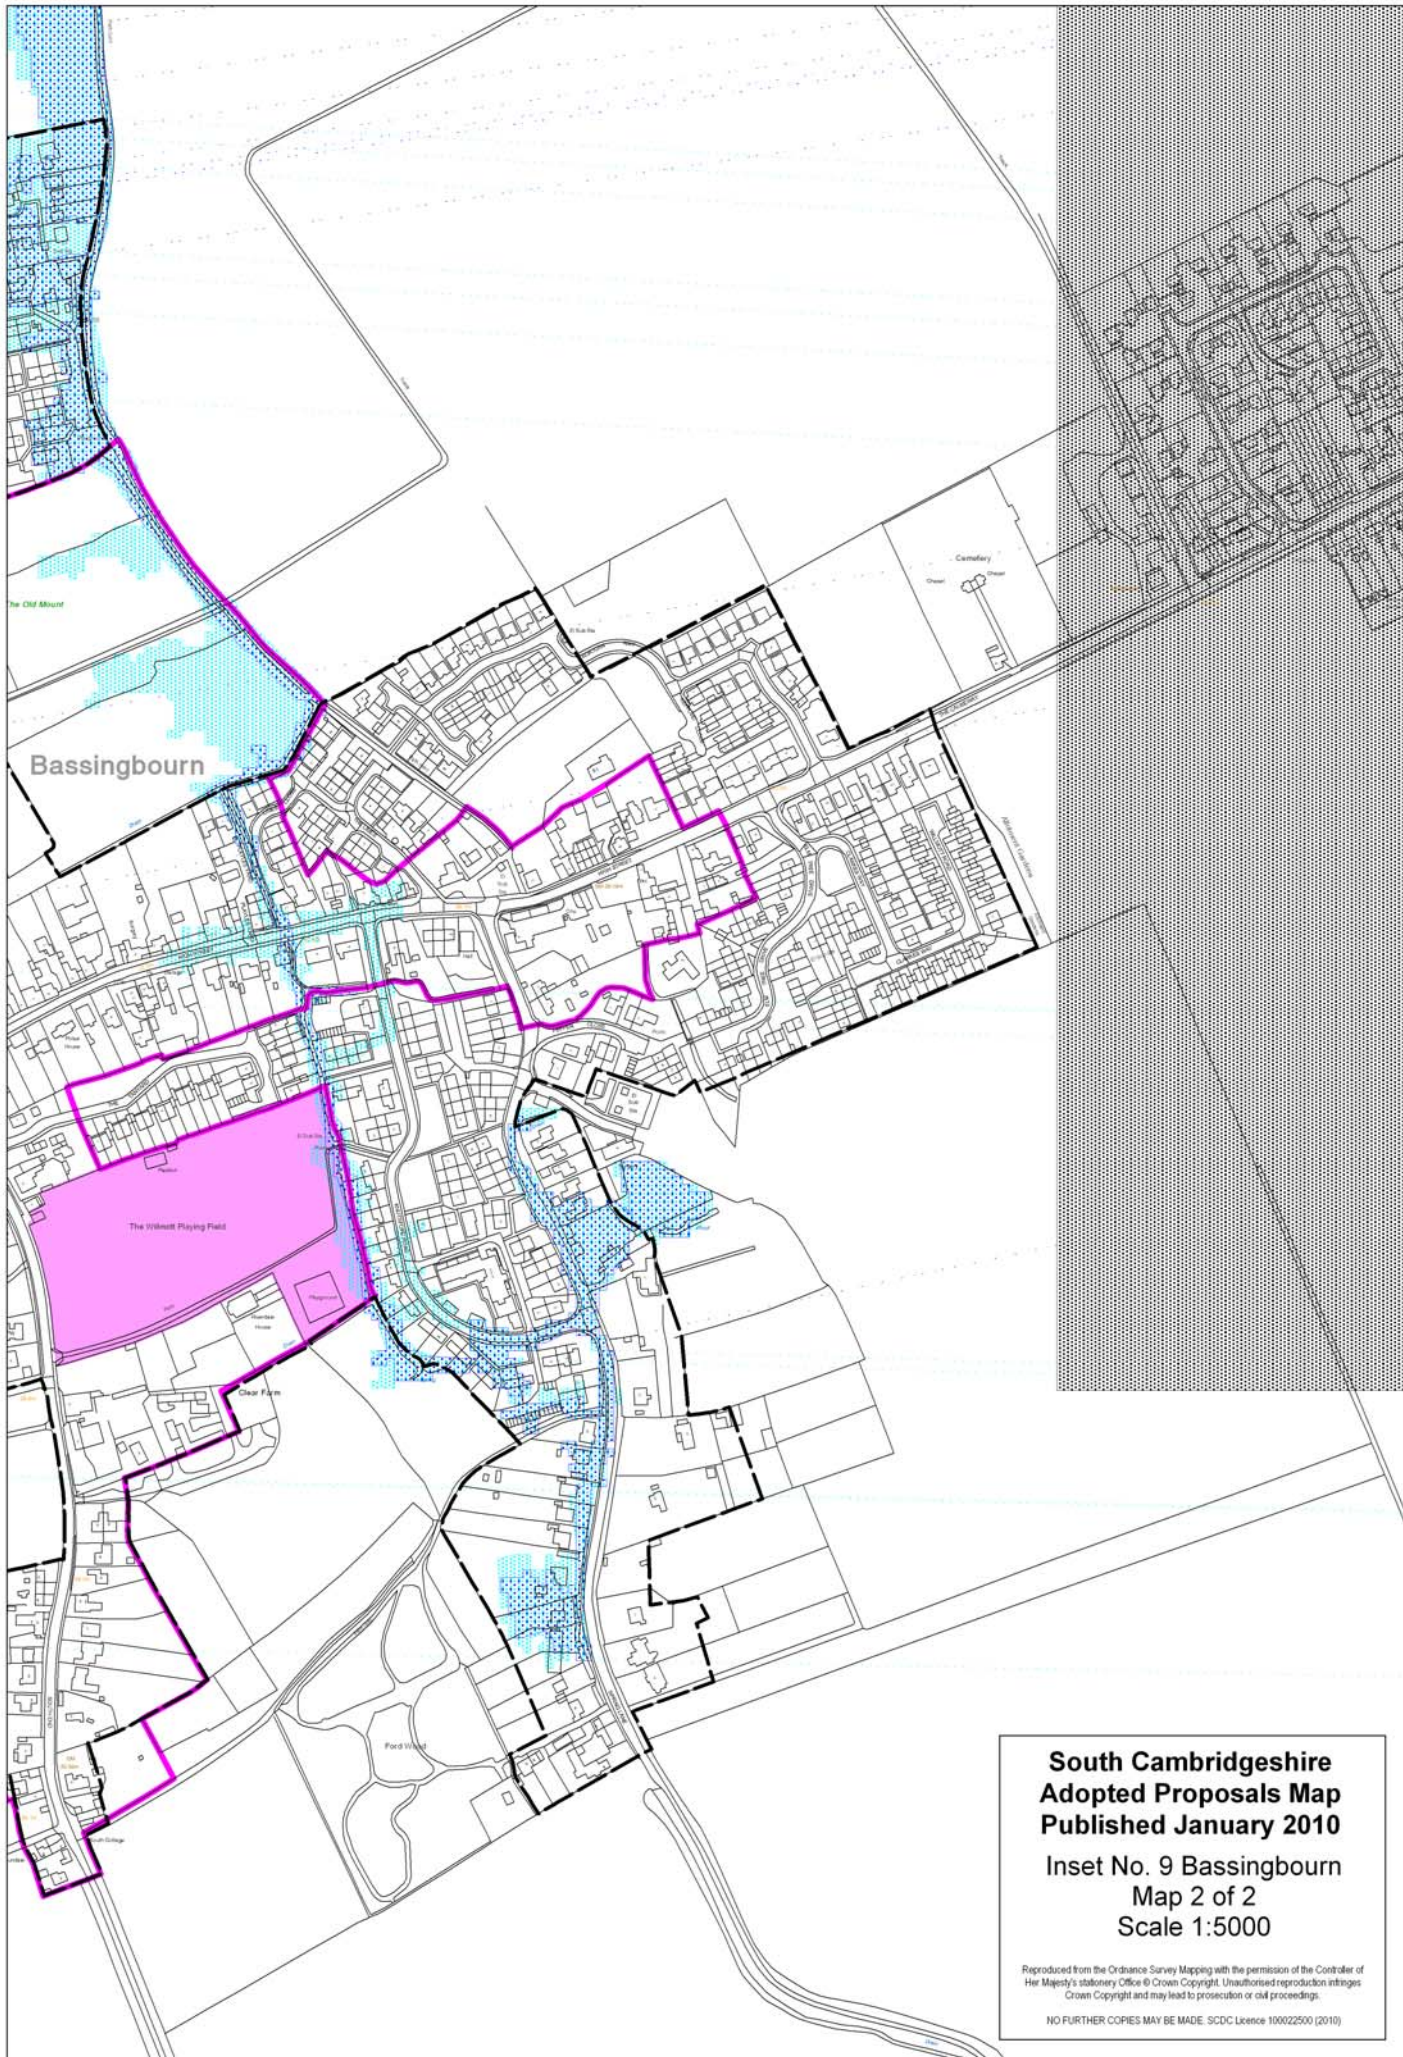

**South Cambridgeshire
Adopted Proposals Map
Published January 2010**

**Inset No. 9 Bassingbourn
Map 2 of 2
Scale 1:5000**