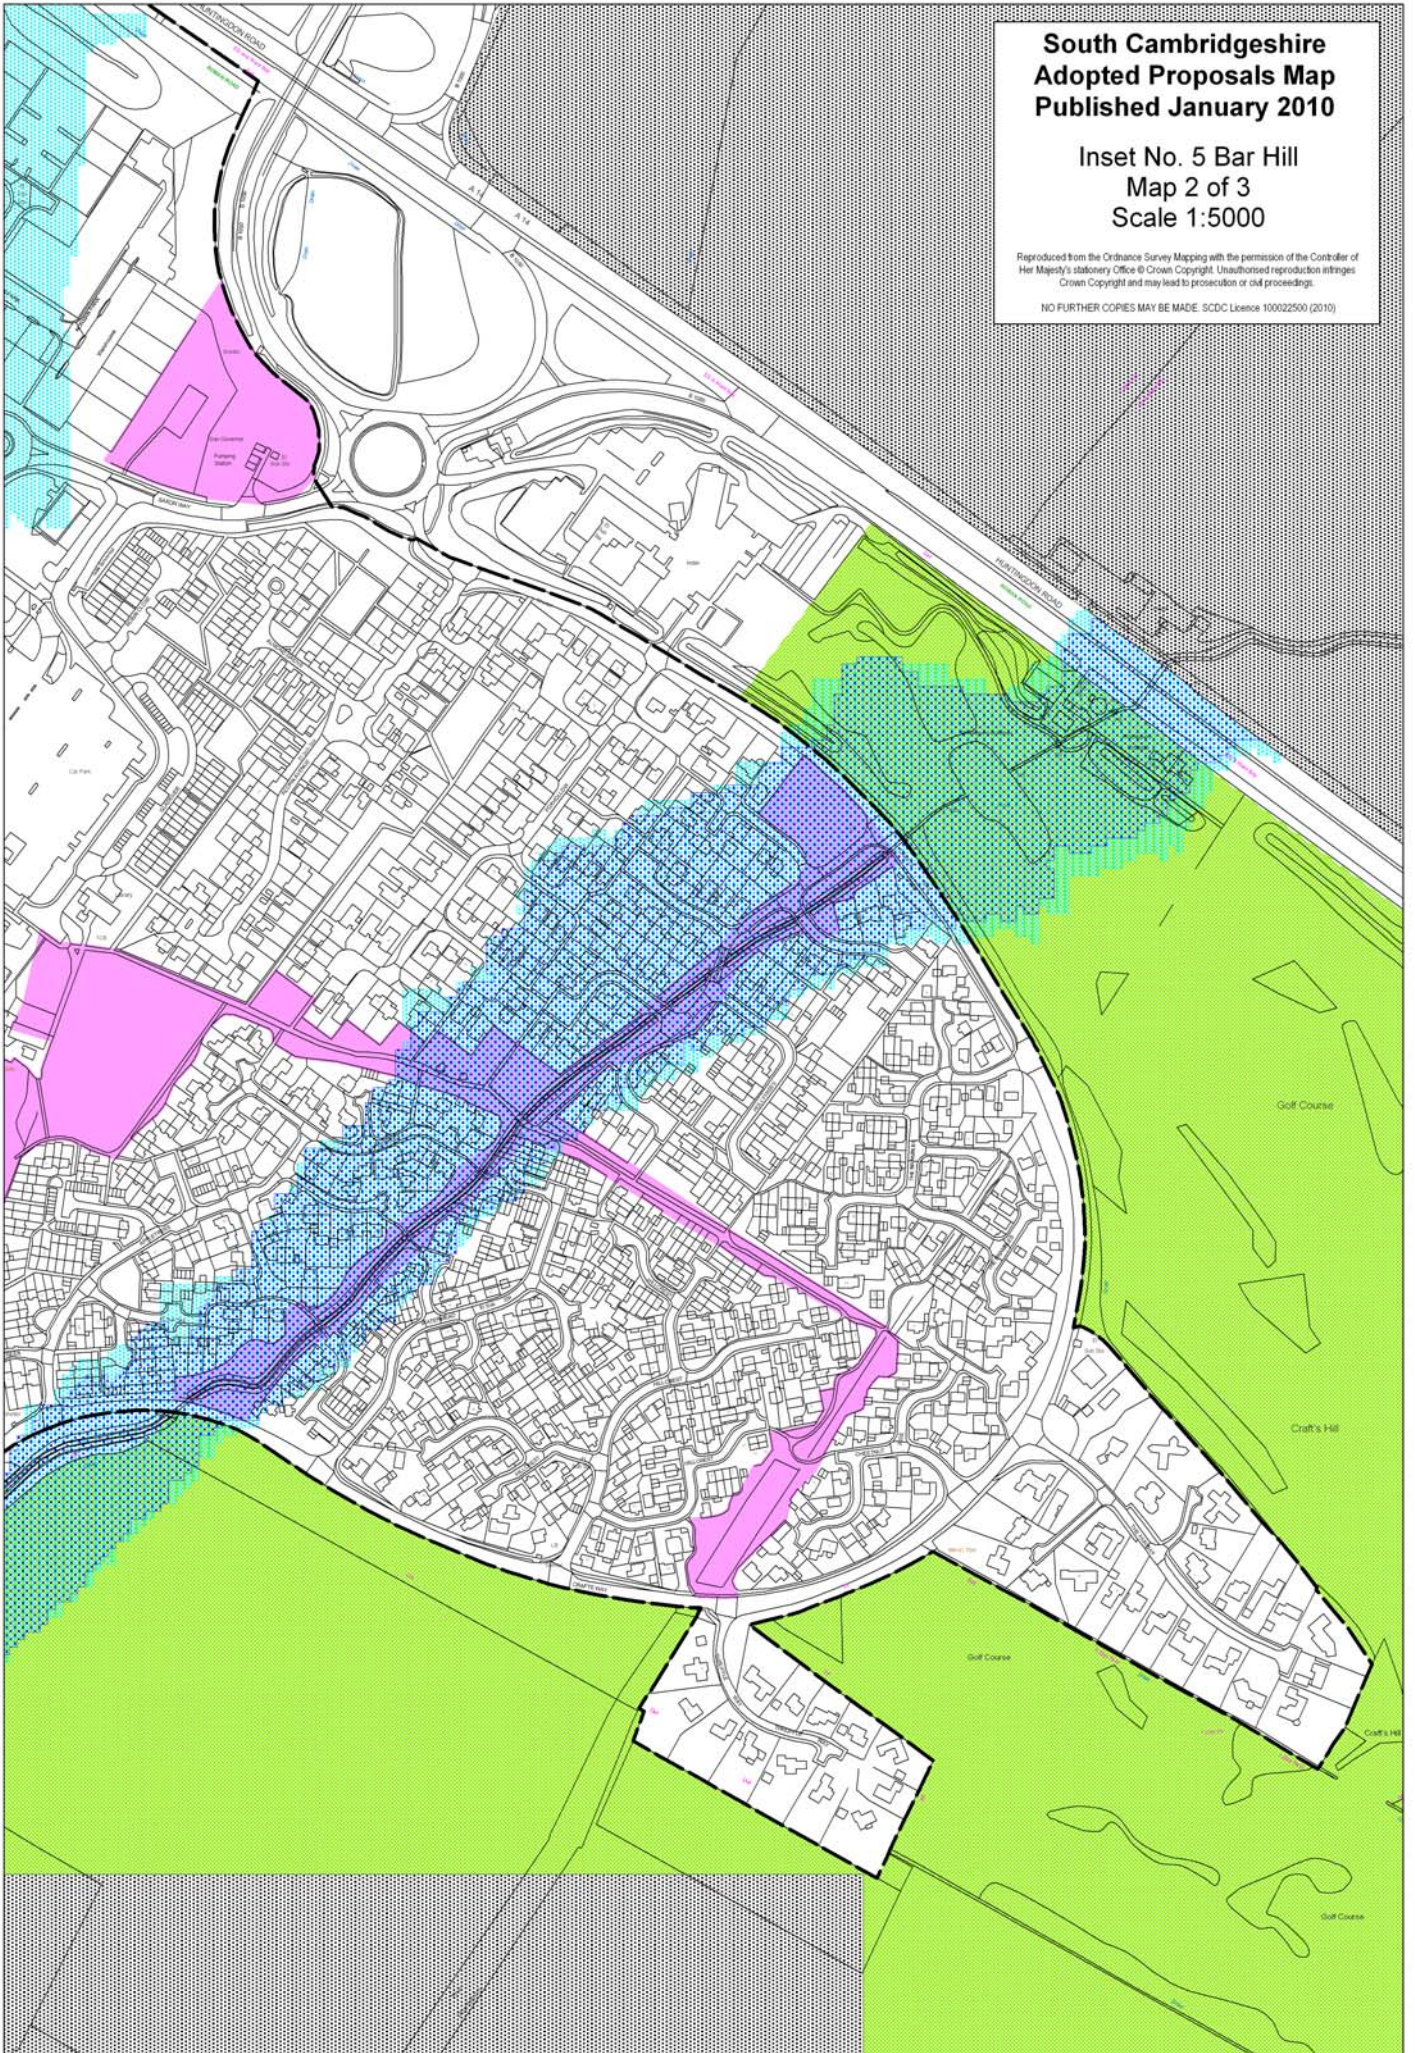

**South Cambridgeshire
Adopted Proposals Map
Published January 2010**

**Inset No. 5 Bar Hill
Map 2 of 3
Scale 1:5000**